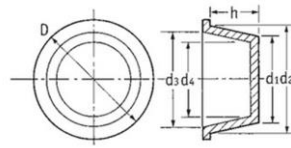

Notes: (Plug) M and (Cap) M Fitting – Standard bolt M sizing

*Sizes are in Millimetres

Please use a Spenic Taper set to select your cap / plug size.

Spenic Part Number	Shelf ID	Use as a Plug				(Plug) M Fitting	Use as a Cap			(Cap) M Fitting	Plug Height H	Spenic Standard Pack Quantity	Spenic Standard Pack Price Ext VAT	Spenic Bulk Pack Quantity	Spenic Bulk Pack Price Ext VAT
		Small Outside Diameter D1	Outside Mid-Point - Use to size the correct Plug	Large Outside Diameter D2	Large Inside Diameter D3		Inside Mid-Point - Use to size the correct Cap	Small Inside Diameter D4							
SP-91	11100	59.3	63.3	67.3		64.1	60.4	56.7		31.7	20	£8.20	60	£22.14	
SP-92	10249	59.6	61.1	62.6		61	59.0	57		24.6	20	£6.05	60	£16.33	
SP-93	11075	62	64.2	66.4		64.3	61.7	59		28	20	£7.08	60	£19.12	
SP-94	10292	63.3	66.6	69.8		67.8	64.7	61.5		25.4	20	£7.23	80	£26.02	
SP-95	10399	64.5	65.9	67.3		65.6	63.9	62.1		15.8	20	£7.04	80	£25.35	
SP-96	11064	68.1	69.5	70.9		69.3	67.8	66.3		19	20	£7.24	80	£26.05	
SP-97	10302	70	72.9	75.8		74	71.1	68.1		25.4	20	£8.80	60	£23.75	
SP-98	10617	74	75.5	77		73.9	72.7	71.5		18.7	20	£8.99	60	£24.29	
SP-99	10550	74	75.4	76.8		73.4	71.7	70		24.4	30	£15.22	120	£54.81	
SP-100	11023	76.8	79.5	82.2		80.8	77.8	74.8		25.4	30	£13.84	100	£41.51	
SP-101	11170	77.1	78.9	80.7		78.2	76.5	74.8		19	20	£8.65	60	£23.36	
SP-102	11037	80	83.1	86.1		82	79.8	77.5		25.1	30	£17.66	100	£52.97	
SP-103	10353	84.2	87.5	90.8		88.3	85.5	82.7		28	30	£15.60	100	£46.80	
SP-104	11171	85.3	86.7	88		85.5	84.2	82.9		19	20	£9.71	50	£21.84	
SP-105	12572	87.5	90.6	93.6		90.5	87.4	84.3		34.3	30	£22.59	50	£33.89	
SP-106	10304	88.1	90.7	93.3		89.9	87.5	85.1		28.6	20	£14.14	60	£38.17	
SP-107	10253	92.1	94.6	97		94	91.2	88.3		32	20	£15.49	60	£41.84	
SP-108	10697	93.5	96.9	100.3		97.8	93.9	89.9		26.5	20	£33.11	80	£119.21	

Spenic Recycling, Unit 1, The Laurels, Stone, Berkeley, GL13 9LD, UK

T: 00 44 (0) 1454 430 209, M: 00 44 (0) 7703 194 697, E: cp@spenic-recycling.co.uk W: spenic-recycling.co.uk