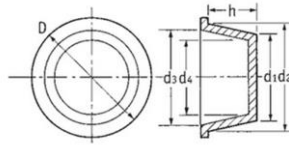

Notes: (Plug) M and (Cap) M Fitting – Standard bolt M sizing

**\*Sizes are in Millimetres**

Please use a Spenic Taper set to select your cap / plug size.

SPENIC-RECYCLING.CO.UK

Spenic Part Number	Shelf ID	Use as a Plug				Use as a Cap				Plug Height H	Spenic Standard Pack Quantity	Spenic Standard Pack Price Ext VAT	Spenic Bulk Pack Quantity	Spenic Bulk Pack Price Ext VAT
		Small Outside Diameter D1	Outside Mid-Point - Use to size the correct Plug	Large Outside Diameter D2	(Plug) M Fitting	Large Inside Diameter D3	Inside Mid-Point - Use to size the correct Cap	Small Inside Diameter D4	(Cap) M Fitting					
SP-127	12577	156	<b>159.2</b>	162.3		158.8	<b>155.3</b>	151.8		36.7	10	£27.35	20	£49.23
SP-128	39196*	202.9	<b>203.4</b>	203.8		198.8	<b>198.4</b>	198		32.7	10	£60.39	20	£108.69
SP-129	462572	203.5	<b>206.0</b>	208.5		205.9	<b>203.4</b>	200.9		24	10	£22.37		
SP-130	39666	216	<b>219.8</b>	223.6		223	<b>218.0</b>	213		29.1	10	£57.70		
SP-131	39195*	252.2	<b>255.0</b>	257.8		247.8	<b>247.5</b>	247.2		33.8	10	£119.73		
SP-132	39149*	304.2	<b>306.3</b>	308.4		299.4	<b>299.3</b>	299.2		33.9	10	£117.15		