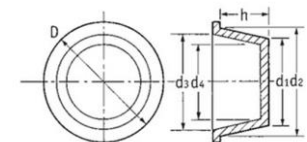

Notes: (Plug) M and (Cap) M Fitting – Standard bolt M sizing

*Sizes are in Millimetres

Please use a Spenic Taper set to select your cap / plug size.

Spenic Part Number	Shelf ID	Use as a Plug				Use as a Cap				Plug Height H	Spenic Standard Pack Quantity	Spenic Standard Pack Price Ext VAT	Spenic Bulk Pack Quantity	Spenic Bulk Pack Price Ext VAT
		Small Outside Diameter D1	Outside Mid-Point - Use to size the correct Plug	Large Outside Diameter D2	(Plug) M Fitting	Large Inside Diameter D3	Inside Mid-Point - Use to size the correct Cap	Small Inside Diameter D4	(Cap) M Fitting					
SP-1	10836	2.9	3.8	4.6	4	3	2.2	1.3		9.5	500	£14.90	2000	£53.62
SP-2	10991	4.4	5.3	6.1	6	4.5	3.7	2.8	4	9.5	500	£15.54	2000	£55.96
SP-3	50222	4.7	6.6	8.5	4 - 6	5.7	4.1	2.5	4	22.5	500	£24.69	2000	£88.87
SP-4	12419	5.6	6.3	7	6	5.4	4.7	4		8.4	500	£15.54	2000	£55.96
SP-5	10727	6.2	6.9	7.6		5.9	5.5	5		9.5	500	£17.74	2000	£63.86
SP-7	12482	7.7	8.4	9.1	8	7.7	7.0	6.3		9.5	250	£8.67	1000	£31.21
SP-6	10549	7.7	8.5	9.3	8	7	6.3	5.5	6	8	500	£16.37	2000	£58.94
SP-8	10289	8.4	9.2	10		8.2	7.6	6.9	6 - 8	9.5	500	£18.76	2000	£67.55
SP-9	12562	8.6	9.5	10.3	10	8.2	7.6	7	8	9.8	500	£16.68	2000	£60.04
SP-10	12483	9	9.9	10.7	10	8.8	8.2	7.5	8	11.5	500	£18.12	2000	£65.25
SP-11	10325	9.4	10.1	10.8	10	9.3	8.5	7.7	8	8.5	500	£17.18	2000	£61.85
SP-12	10750	10	10.9	11.8	10	10	9.3	8.5	8	9.5	500	£17.70	2000	£63.73
SP-13	12420	10.6	11.4	12.2	12	10	9.3	8.6	8	9.8	500	£18.38	2000	£66.18
SP-14	10114	10.9	11.6	12.3	12	10.7	9.9	9.1	10	9.3	500	£23.54	2000	£84.74
SP-15	12421	11.2	12.6	14	12 - 14	12.1	10.7	9.2	10	18.5	250	£14.65	1000	£52.74
SP-17	12422	11.3	12.3	13.2	12	11.6	10.7	9.8	10	11	500	£19.83	2000	£71.40
SP-16	10421	11.3	12.1	12.9	12	10.9	10.2	9.4	10	8.5	500	£19.70	2000	£70.92
SP-18	10174	11.5	12.3	13	12	11.5	10.8	10		9.5	500	£23.41	2000	£84.28

Spenic Recycling, Unit 1, The Laurels, Stone, Berkeley, GL13 9LD, UK