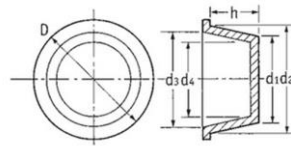

***Sizes are in Millimetres**

Please use a Spenic Taper set to select your cap / plug size.

Spenic Part Number	Shelf ID	Use as a Plug				Use as a Cap				Plug Height H	Spenic Standard Pack Quantity	Spenic Standard Pack Price Ext VAT	Spenic Bulk Pack Quantity	Spenic Bulk Pack Price Ext VAT
		Small Outside Diameter D1	Outside Mid-Point - Use to size the correct Plug	Large Outside Diameter D2	(Plug) M Fitting	Large Inside Diameter D3	Inside Mid-Point - Use to size the correct Cap	Small Inside Diameter D4	(Cap) M Fitting					
SP-19	12901	12	13.4	14.8	14	12	11.3	10.5		11	250	£9.99	1000	£35.98
SP-20	10237	12.1	13.0	13.9	13	12.3	11.5	10.6		11	250	£9.42	1000	£33.90
SP-21	12563	12.5	13.3	14	14	12	11.3	10.5		8.9	250	£9.73	1000	£35.04
SP-22	15137	12.8	14.0	15.1	14	13.2	12.0	10.7	12	23.1	200	£11.72	800	£42.21
SP-23	10438	13.6	14.5	15.3	14	13.7	12.9	12.1		11.2	250	£10.33	1000	£37.20
SP-24	10342	14.2	15.1	16	16	14.4	13.6	12.7		12.1	250	£11.03	1000	£39.69
SP-25	10424	14.7	15.9	17	16	15.4	14.3	13.2	14	12.7	250	£13.36	1000	£48.11
SP-26	12481	14.9	15.7	16.4	16	14.5	14.0	13.5	14	11.5	250	£21.46	1000	£77.26
SP-27	12423	15.5	16.3	17.1	16	15	14.2	13.4	14	8.5	250	£19.49	1000	£70.17
SP-28	12564	16.1	16.9	17.6	16	15.5	15.0	14.5		8.5	250	£12.18	1000	£43.86
SP-29	11139	16.4	17.4	18.3	18	16.9	15.6	14.3	16	12.3	250	£11.55	1000	£41.57
SP-30 *Bat -	12196	16.6	17.6	18.5	18	16.5	15.5	14.5	16	13	300	£26.75	1200	£96.30
SP-31	110197	17.1	18.3	19.4	18	17.8	16.7	15.5	16	13	300	£24.54	1300	£95.69
SP-32	12197	17.2	18.7	20.2	18 - 20	18	16.8	15.5		18	200	£16.57	800	£59.66
SP-33	110198	17.5	18.8	20.1	18 - 20	18.5	17.2	15.9		14.5	250	£23.24	1000	£83.66
SP-34	11088	17.7	18.7	19.6	18	17.3	16.3	15.2	16	12.7	250	£15.63	1000	£56.27
SP-35	10394	17.8	18.9	20	18 - 20	18.3	17.4	16.4		13.4	250	£14.52	1000	£52.25
SP-36 *Bat +	12424	18.3	19.9	21.4	20	19.3	17.9	16.4	18	17.5	200	£22.53	800	£81.09