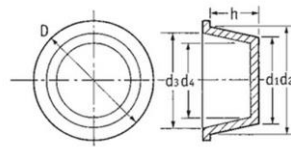

***Sizes are in Millimetres**

Please use a Spenic Taper set to select your cap / plug size.

Spenic Part Number	Shelf ID	Use as a Plug				Use as a Cap				Plug Height H	Spenic Standard Pack Quantity	Spenic Standard Pack Price Ext VAT	Spenic Bulk Pack Quantity	Spenic Bulk Pack Price Ext VAT
		Small Outside Diameter D1	Outside Mid-Point - Use to size the correct Plug	Large Outside Diameter D2	(Plug) M Fitting	Large Inside Diameter D3	Inside Mid-Point - Use to size the correct Cap	Small Inside Diameter D4	(Cap) M Fitting					
SP-55	10272	30	31.3	32.6	30 - 32	30.7	29.1	27.5		15.2	100	£9.79	400	£35.26
SP-56	12428	30.5	31.9	33.3	32	31.1	29.8	28.4	28	14.5	100	£20.10	400	£72.36
SP-58	12568	31.1	32.8	34.4	32 - 34	32.8	31.3	29.8	30	19	80	£18.71	300	£63.14
SP-57	10154	31.1	32.7	34.3	32 - 34	32	30.7	29.3	30	17.5	80	£9.54	300	£32.21
SP-59	12569	31.6	34.0	36.3	32 - 34 - 36	34	31.9	29.8	32	24.1	50	£8.02	200	£28.86
SP-61	11167	33.3	35.3	37.2	34 - 36	35.6	33.7	31.7	32 - 34	22.2	50	£12.48	200	£44.94
SP-60	10181	33.3	33.9	34.4	34	32.8	32.1	31.4	32	9.5	125	£12.89	500	£46.40
SP-62	12480	33.9	36.1	38.3	34 - 36 - 38	36.5	34.2	31.9	34	24.5	50	£6.83	200	£24.59
SP-63	10838	33.9	35.6	37.3	36	35.8	33.9	32	34	12.3	100	£15.54	400	£55.96
SP-64	12198	34.9	35.7	36.4	36	35.2	34.2	33.1	34	8.2	125	£34.73	500	£125.02
SP-65	12570	35.9	38.1	40.2	38	37.5	35.4	33.2	34 - 36	24.5	50	£13.55	200	£48.78
SP-66	15138	36.3	37.3	38.3	38	37	35.8	34.6	36	12	80	£14.57	300	£49.17
SP-67	10491	36.9	38.8	40.6	38	39	37.0	35	36	22.5	50	£6.65	200	£23.94
SP-68	11115	38.6	39.6	40.6		39	38.1	37.1	38	12.7	80	£17.40	300	£58.73
SP-69	10485	39.6	41.2	42.7		41.1	39.7	38.2		18.5	50	£11.27	200	£40.56
SP-70	12429	40.8	42.8	44.7		41.8	39.8	37.7		24	30	£8.96	100	£26.88
SP-71	10252	41.4	43.1	44.8		43	41.4	39.7		19	50	£14.18	200	£51.04
SP-72	11172†	42.5	43.7	44.8		43	41.9	40.7		12.6	50	£31.43	200	£113.15