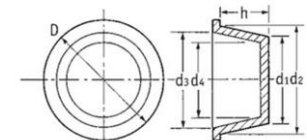

Notes: (Plug) M and (Cap) M Fitting – Standard bolt M sizing

*Sizes are in Millimetres

Please use a Spenic Taper set to select your cap / plug size.

Spenic Part Number	Shelf ID	Use as a Plug				(Plug) M Fitting	Use as a Cap			(Cap) M Fitting	Plug Height H	Spenic Standard Pack Quantity	Spenic Standard Pack Price Ext VAT	Spenic Bulk Pack Quantity	Spenic Bulk Pack Price Ext VAT
		Small Outside Diameter D1	Outside Mid-Point - Use to size the correct Plug	Large Outside Diameter D2	Large Inside Diameter D3		Inside Mid-Point - Use to size the correct Cap	Small Inside Diameter D4							
SP-91	11100	59.3	63.3	67.3		64.1	60.4	56.7		31.7	20	£8.20	60	£22.14	
SP-92	10249	59.6	61.1	62.6		61	59.0	57		24.6	20	£6.05	60	£16.33	
SP-93	11075	62	64.2	66.4		64.3	61.7	59		28	20	£7.08	60	£19.12	
SP-94	10292	63.3	66.6	69.8		67.8	64.7	61.5		25.4	20	£7.23	80	£26.02	
SP-95	10399	64.5	65.9	67.3		65.6	63.9	62.1		15.8	20	£7.04	80	£25.35	
SP-96	11064	68.1	69.5	70.9		69.3	67.8	66.3		19	20	£7.24	80	£26.05	
SP-97	10302	70	72.9	75.8		74	71.1	68.1		25.4	20	£8.80	60	£23.75	
SP-98	10617	74	75.5	77		73.9	72.7	71.5		18.7	20	£8.99	60	£24.29	
SP-99	10550	74	75.4	76.8		73.4	71.7	70		24.4	30	£15.22	120	£54.81	
SP-100	11023	76.8	79.5	82.2		80.8	77.8	74.8		25.4	30	£13.84	100	£41.51	
SP-101	11170	77.1	78.9	80.7		78.2	76.5	74.8		19	20	£8.65	60	£23.36	
SP-102	11037	80	83.1	86.1		82	79.8	77.5		25.1	30	£17.66	100	£52.97	
SP-103	10353	84.2	87.5	90.8		88.3	85.5	82.7		28	30	£15.60	100	£46.80	
SP-104	11171	85.3	86.7	88		85.5	84.2	82.9		19	20	£9.71	50	£21.84	
SP-105	12572	87.5	90.6	93.6		90.5	87.4	84.3		34.3	30	£22.59	50	£33.89	
SP-106	10304	88.1	90.7	93.3		89.9	87.5	85.1		28.6	20	£14.14	60	£38.17	
SP-107	10253	92.1	94.6	97		94	91.2	88.3		32	20	£15.49	60	£41.84	
SP-108	10697	93.5	96.9	100.3		97.8	93.9	89.9		26.5	20	£33.11	80	£119.21	

Spenic Recycling, Unit 1, The Laurels, Stone, Berkeley, GL13 9LD, UK