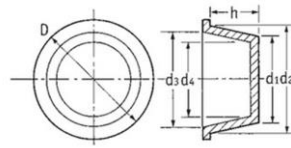

***Sizes are in Millimetres**

Please use a Spenic Taper set to select your cap / plug size.

Spenic Part Number	Shelf ID	Use as a Plug				Use as a Cap				Plug Height H	Spenic Standard Pack Quantity	Spenic Standard Pack Price Ext VAT	Spenic Bulk Pack Quantity	Spenic Bulk Pack Price Ext VAT
		Small Outside Diameter D1	Outside Mid-Point - Use to size the correct Plug	Large Outside Diameter D2	(Plug) M Fitting	Large Inside Diameter D3	Inside Mid-Point - Use to size the correct Cap	Small Inside Diameter D4	(Cap) M Fitting					
SP-91	11100	59.3	63.3	67.3		64.1	60.4	56.7		31.7	20	£8.20	60	£22.14
SP-92	10249	59.6	61.1	62.6		61	59.0	57		24.6	20	£6.05	60	£16.33
SP-93	11075	62	64.2	66.4		64.3	61.7	59		28	20	£7.08	60	£19.12
SP-94	10292	63.3	66.6	69.8		67.8	64.7	61.5		25.4	20	£7.23	80	£26.02
SP-95	10399	64.5	65.9	67.3		65.6	63.9	62.1		15.8	20	£7.04	80	£25.35
SP-96	11064	68.1	69.5	70.9		69.3	67.8	66.3		19	20	£7.24	80	£26.05
SP-97	10302	70	72.9	75.8		74	71.1	68.1		25.4	20	£8.80	60	£23.75
SP-98	10617	74	75.5	77		73.9	72.7	71.5		18.7	20	£8.99	60	£24.29
SP-99	10550	74	75.4	76.8		73.4	71.7	70		24.4	30	£15.22	120	£54.81
SP-100	11023	76.8	79.5	82.2		80.8	77.8	74.8		25.4	30	£13.84	100	£41.51
SP-101	11170	77.1	78.9	80.7		78.2	76.5	74.8		19	20	£8.65	60	£23.36
SP-102	11037	80	83.1	86.1		82	79.8	77.5		25.1	30	£17.66	100	£52.97
SP-103	10353	84.2	87.5	90.8		88.3	85.5	82.7		28	30	£15.60	100	£46.80
SP-104	11171	85.3	86.7	88		85.5	84.2	82.9		19	20	£9.71	50	£21.84
SP-105	12572	87.5	90.6	93.6		90.5	87.4	84.3		34.3	30	£22.59	50	£33.89
SP-106	10304	88.1	90.7	93.3		89.9	87.5	85.1		28.6	20	£14.14	60	£38.17
SP-107	10253	92.1	94.6	97		94	91.2	88.3		32	20	£15.49	60	£41.84
SP-108	10697	93.5	96.9	100.3		97.8	93.9	89.9		26.5	20	£33.11	80	£119.21