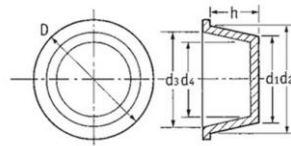

***Sizes are in Millimetres**

Please use a Spenic Taper set to select your cap / plug size.

SPENIC-RECYCLING.CO.UK

Spenic Part Number	Shelf ID	Use as a Plug				Use as a Cap				Plug Height H	Spenic Standard Pack Quantity	Spenic Standard Pack Price Ext VAT	Spenic Bulk Pack Quantity	Spenic Bulk Pack Price Ext VAT
		Small Outside Diameter D1	Outside Mid-Point - Use to size the correct Plug	Large Outside Diameter D2	(Plug) M Fitting	Large Inside Diameter D3	Inside Mid-Point - Use to size the correct Cap	Small Inside Diameter D4	(Cap) M Fitting					
SP-127	12577	156	159.2	162.3		158.8	155.3	151.8		36.7	10	£27.35	20	£49.23
SP-128	39196*	202.9	203.4	203.8		198.8	198.4	198		32.7	10	£60.39	20	£108.69
SP-129	462572	203.5	206.0	208.5		205.9	203.4	200.9		24	10	£22.37		
SP-130	39666	216	219.8	223.6		223	218.0	213		29.1	10	£57.70		
SP-131	39195*	252.2	255.0	257.8		247.8	247.5	247.2		33.8	10	£119.73		
SP-132	39149*	304.2	306.3	308.4		299.4	299.3	299.2		33.9	10	£117.15		