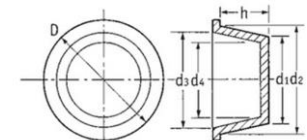

Notes: (Plug) M and (Cap) M Fitting – Standard bolt M sizing

*Sizes are in Millimetres

Please use a Spenic Taper set to select your cap / plug size.

Spenic Part Number	Shelf ID	Use as a Plug				(Plug) M Fitting	Use as a Cap			(Cap) M Fitting	Plug Height H	Spenic Standard Pack Quantity	Spenic Standard Pack Price Ext VAT	Spenic Bulk Pack Quantity	Spenic Bulk Pack Price Ext VAT
		Small Outside Diameter D1	Outside Mid-Point - Use to size the correct Plug	Large Outside Diameter D2	Large Inside Diameter D3		Inside Mid-Point - Use to size the correct Cap	Small Inside Diameter D4							
SP-73	15139	43.4	46.0	48.5		47	44.5	42		24.5	30	£8.08	120	£29.08	
SP-74	10812	44.1	45.4	46.7		45.7	44.3	42.8		18.4	50	£12.60	160	£36.28	
SP-75	110204	44.4	46.1	47.7		46.1	44.5	42.8		19	80	£24.42	300	£82.42	
SP-76	10168	45.2	47.1	49		47	45.4	43.7		24.5	30	£11.28	120	£40.59	
SP-77	10439	45.9	46.1	46.3		45	44.7	44.3		9.5	80	£20.06	300	£67.70	
SP-78	15136	46	48.0	50		48	46.2	44.3		24.8	30	£8.44	100	£25.31	
SP-79	12430	47.2	49.6	51.9		48.7	46.6	44.5		24	30	£12.66	100	£37.99	
SP-80	11131	47.5	48.9	50.3		49	47.1	45.2		25	20	£5.67	100	£25.50	
SP-81	10820	48	50.4	52.7		50.7	48.5	46.3		25.4	30	£8.98	100	£26.94	
SP-82	10086	48.6	49.9	51.2		48.9	47.8	46.7		18.7	30	£8.22	100	£24.66	
SP-83	12746	49.8	51.9	54		52	49.8	47.5		24.3	30	£8.19	100	£24.56	
SP-84	10624	51.1	52.8	54.4		52	49.9	47.7		25	30	£9.64	100	£28.91	
SP-85	10935	51.5	52.8	54.1		52	50.8	49.6		18.5	30	£8.28	100	£24.85	
SP-86	11047	53.5	55.3	57		55.3	53.3	51.2		25.1	20	£6.46	80	£23.26	
SP-87	12431	54	56.2	58.4		55	52.9	50.8		24.5	20	£8.02	80	£28.86	
SP-88	10616	55	58.0	61		59	55.6	52.2		25	20	£6.16	80	£22.18	
SP-89	11168	55.4	57.1	58.8		57.2	55.5	53.7		25.1	20	£5.60	80	£20.18	
SP-90	11169	57.1	57.4	57.6		56.1	55.7	55.2		12.8	40	£14.92	140	£47.00	

Spenic Recycling, Unit 1, The Laurels, Stone, Berkeley, GL13 9LD, UK