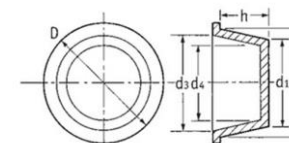

Notes: (Plug) M and (Cap) M Fitting – Standard bolt M sizing

*Sizes are in Millimetres

Please use a Spenic Taper set to select your cap / plug size.

Spenic Part Number	Shelf ID	Use as a Plug				Use as a Cap				Plug Height H	Spenic Standard Pack Quantity	Spenic Standard Pack Price Ext VAT	Spenic Bulk Pack Quantity	Spenic Bulk Pack Price Ext VAT
		Small Outside Diameter D1	Outside Mid-Point - Use to size the correct Plug	Large Outside Diameter D2	(Plug) M Fitting	Large Inside Diameter D3	Inside Mid-Point - Use to size the correct Cap	Small Inside Diameter D4	(Cap) M Fitting					
SP-110	462569	94.5	97.6	100.6		97	94.0	91		34.5	10	£10.55	20	£18.98
SP-109	12573	96.5	99.3	102		101	97.5	94		31	20	£31.80	40	£57.24
SP-111	12199	98	100.0	102		98.5	96.7	94.8		24.7	30	£37.70	80	£90.47
SP-112	10551	98.2	100.8	103.3		99	97.0	95		28.8	20	£33.97	60	£91.73
SP-113	110785	101	104.0	107		103	100.5	98		28.6	20	£33.31	60	£89.95
SP-114	10688	101.9	104.7	107.5		103	100.5	98		28.6	20	£35.46	60	£95.74
SP-115	10771	106.7	109.2	111.7		107.4	107.4	107.4		28.6	20	£34.88	50	£78.47
SP-116	10455	108	111.1	114.1		111.6	109.0	106.4		35.2	20	£20.65	50	£46.46
SP-117	462570	109	111.0	113		111	108.5	106		27	20	£25.70	35	£40.48
SP-118	10837	110	112.5	115		109	107.0	105		28	20	£39.78	50	£89.51
SP-119	12574	111.5	114.6	117.6		115	111.3	107.5		35	20	£35.07	50	£78.92
SP-120	10133	112.1	113.2	114.3		109.8	108.7	107.5		28.6	20	£45.81	50	£103.07
SP-121	10355	124	126.0	128		125	123.0	121		23	20	£25.06	30	£33.83
SP-122	12575	129	132.1	135.1		132	128.0	124		36.5	20	£32.35	30	£43.67
SP-123	462571	133	135.0	137		134.2	132.2	130.2		22	20	£28.97	30	£39.10
SP-124	12576	139.5	142.6	145.6		140	137.5	135		36.5	20	£48.64	30	£65.67
SP-125	10356	146.8	148.9	151		148.6	145.7	142.8		33	10	£23.85	20	£42.93
SP-126	39649	153.7	157.6	161.5		160	156.0	152		29.6	20	£121.42	30	£163.91