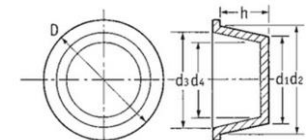

Notes: (Plug) M and (Cap) M Fitting – Standard bolt M sizing

*Sizes are in Millimetres

Please use a Spenic Taper set to select your cap / plug size.

Spenic Part Number	Shelf ID	Use as a Plug				Use as a Cap				Plug Height H	Spenic Standard Pack Quantity	Spenic Standard Pack Price Ext VAT	Spenic Bulk Pack Quantity	Spenic Bulk Pack Price Ext VAT
		Small Outside Diameter D1	Outside Mid-Point - Use to size the correct Plug	Large Outside Diameter D2	(Plug) M Fitting	Large Inside Diameter D3	Inside Mid-Point - Use to size the correct Cap	Small Inside Diameter D4	(Cap) M Fitting					
SP-91	11100	59.3	63.3	67.3		64.1	60.4	56.7		31.7	20	£8.20	60	£22.14
SP-92	10249	59.6	61.1	62.6		61	59.0	57		24.6	20	£6.05	60	£16.33
SP-93	11075	62	64.2	66.4		64.3	61.7	59		28	20	£7.08	60	£19.12
SP-94	10292	63.3	66.6	69.8		67.8	64.7	61.5		25.4	20	£7.23	80	£26.02
SP-95	10399	64.5	65.9	67.3		65.6	63.9	62.1		15.8	20	£7.04	80	£25.35
SP-96	11064	68.1	69.5	70.9		69.3	67.8	66.3		19	20	£7.24	80	£26.05
SP-97	10302	70	72.9	75.8		74	71.1	68.1		25.4	20	£8.80	60	£23.75
SP-98	10617	74	75.5	77		73.9	72.7	71.5		18.7	20	£8.99	60	£24.29
SP-99	10550	74	75.4	76.8		73.4	71.7	70		24.4	30	£15.22	120	£54.81
SP-100	11023	76.8	79.5	82.2		80.8	77.8	74.8		25.4	30	£13.84	100	£41.51
SP-101	11170	77.1	78.9	80.7		78.2	76.5	74.8		19	20	£8.65	60	£23.36
SP-102	11037	80	83.1	86.1		82	79.8	77.5		25.1	30	£17.66	100	£52.97
SP-103	10353	84.2	87.5	90.8		88.3	85.5	82.7		28	30	£15.60	100	£46.80
SP-104	11171	85.3	86.7	88		85.5	84.2	82.9		19	20	£9.71	50	£21.84
SP-105	12572	87.5	90.6	93.6		90.5	87.4	84.3		34.3	30	£22.59	50	£33.89
SP-106	10304	88.1	90.7	93.3		89.9	87.5	85.1		28.6	20	£14.14	60	£38.17
SP-107	10253	92.1	94.6	97		94	91.2	88.3		32	20	£15.49	60	£41.84
SP-108	10697	93.5	96.9	100.3		97.8	93.9	89.9		26.5	20	£33.11	80	£119.21

Spenic Recycling, Unit 1, The Laurels, Stone, Berkeley, GL13 9LD, UK