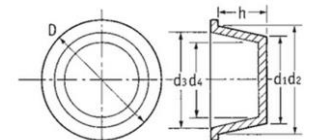

Notes: (Plug) M and (Cap) M Fitting – Standard bolt M sizing

*Sizes are in Millimetres

Please use a Spenic Taper set to select your cap / plug size.