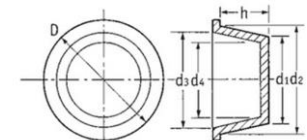

Notes: (Plug) M and (Cap) M Fitting – Standard bolt M sizing

*Sizes are in Millimetres

Please use a Spenic Taper set to select your cap / plug size.

Spenic Part Number	Shelf ID	Use as a Plug				(Plug) M Fitting	Use as a Cap			(Cap) M Fitting	Plug Height H	Spenic Standard Pack Quantity	Spenic Standard Pack Price Ext VAT	Spenic Bulk Pack Quantity	Spenic Bulk Pack Price Ext VAT
		Small Outside Diameter D1	Outside Mid-Point - Use to size the correct Plug	Large Outside Diameter D2	Large Inside Diameter D3		Inside Mid-Point - Use to size the correct Cap	Small Inside Diameter D4							
SP-110	462569	94.5	97.6	100.6		97	94.0	91		34.5	10	£10.55	20	£18.98	
SP-109	12573	96.5	99.3	102		101	97.5	94		31	20	£31.80	40	£57.24	
SP-111	12199	98	100.0	102		98.5	96.7	94.8		24.7	30	£37.70	80	£90.47	
SP-112	10551	98.2	100.8	103.3		99	97.0	95		28.8	20	£33.97	60	£91.73	
SP-113	110785	101	104.0	107		103	100.5	98		28.6	20	£33.31	60	£89.95	
SP-114	10688	101.9	104.7	107.5		103	100.5	98		28.6	20	£35.46	60	£95.74	
SP-115	10771	106.7	109.2	111.7		107.4	107.4	107.4		28.6	20	£34.88	50	£78.47	
SP-116	10455	108	111.1	114.1		111.6	109.0	106.4		35.2	20	£20.65	50	£46.46	
SP-117	462570	109	111.0	113		111	108.5	106		27	20	£25.70	35	£40.48	
SP-118	10837	110	112.5	115		109	107.0	105		28	20	£39.78	50	£89.51	
SP-119	12574	111.5	114.6	117.6		115	111.3	107.5		35	20	£35.07	50	£78.92	
SP-120	10133	112.1	113.2	114.3		109.8	108.7	107.5		28.6	20	£45.81	50	£103.07	
SP-121	10355	124	126.0	128		125	123.0	121		23	20	£25.06	30	£33.83	
SP-122	12575	129	132.1	135.1		132	128.0	124		36.5	20	£32.35	30	£43.67	
SP-123	462571	133	135.0	137		134.2	132.2	130.2		22	20	£28.97	30	£39.10	
SP-124	12576	139.5	142.6	145.6		140	137.5	135		36.5	20	£48.64	30	£65.67	
SP-125	10356	146.8	148.9	151		148.6	145.7	142.8		33	10	£23.85	20	£42.93	
SP-126	39649	153.7	157.6	161.5		160	156.0	152		29.6	20	£121.42	30	£163.91