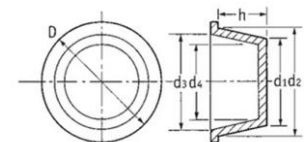

Notes: (Plug) M and (Cap) M Fitting – Standard bolt M sizing

*Sizes are in Millimetres

Please use a Spenic Taper set to select your cap / plug size.

Spenic Part Number	Shelf ID	Use as a Plug				Use as a Cap				Plug Height H	Spenic Standard Pack Quantity	Spenic Standard Pack Price Ext VAT	Spenic Bulk Pack Quantity	Spenic Bulk Pack Price Ext VAT
		Small Outside Diameter D1	Outside Mid-Point - Use to size the correct Plug	Large Outside Diameter D2	(Plug) M Fitting	Large Inside Diameter D3	Inside Mid-Point - Use to size the correct Cap	Small Inside Diameter D4	(Cap) M Fitting					
SP-1	10836	2.9	3.8	4.6	4	3	2.2	1.3		9.5	500	£14.90	2000	£53.62
SP-2	10991	4.4	5.3	6.1	6	4.5	3.7	2.8	4	9.5	500	£15.54	2000	£55.96
SP-3	50222	4.7	6.6	8.5	4 - 6	5.7	4.1	2.5	4	22.5	500	£24.69	2000	£88.87
SP-4	12419	5.6	6.3	7	6	5.4	4.7	4		8.4	500	£15.54	2000	£55.96
SP-5	10727	6.2	6.9	7.6		5.9	5.5	5		9.5	500	£17.74	2000	£63.86
SP-7	12482	7.7	8.4	9.1	8	7.7	7.0	6.3		9.5	250	£8.67	1000	£31.21
SP-6	10549	7.7	8.5	9.3	8	7	6.3	5.5	6	8	500	£16.37	2000	£58.94
SP-8	10289	8.4	9.2	10		8.2	7.6	6.9	6 - 8	9.5	500	£18.76	2000	£67.55
SP-9	12562	8.6	9.5	10.3	10	8.2	7.6	7	8	9.8	500	£16.68	2000	£60.04
SP-10	12483	9	9.9	10.7	10	8.8	8.2	7.5	8	11.5	500	£18.12	2000	£65.25
SP-11	10325	9.4	10.1	10.8	10	9.3	8.5	7.7	8	8.5	500	£17.18	2000	£61.85
SP-12	10750	10	10.9	11.8	10	10	9.3	8.5	8	9.5	500	£17.70	2000	£63.73
SP-13	12420	10.6	11.4	12.2	12	10	9.3	8.6	8	9.8	500	£18.38	2000	£66.18
SP-14	10114	10.9	11.6	12.3	12	10.7	9.9	9.1	10	9.3	500	£23.54	2000	£84.74
SP-15	12421	11.2	12.6	14	12 - 14	12.1	10.7	9.2	10	18.5	250	£14.65	1000	£52.74
SP-17	12422	11.3	12.3	13.2	12	11.6	10.7	9.8	10	11	500	£19.83	2000	£71.40
SP-16	10421	11.3	12.1	12.9	12	10.9	10.2	9.4	10	8.5	500	£19.70	2000	£70.92
SP-18	10174	11.5	12.3	13	12	11.5	10.8	10		9.5	500	£23.41	2000	£84.28

Spenic Recycling, Unit 1, The Laurels, Stone, Berkeley, GL13 9LD, UK