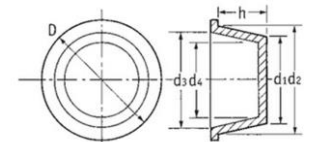

Notes: (Plug) M and (Cap) M Fitting – Standard bolt M sizing

*Sizes are in Millimetres

Please use a Spenic Taper set to select your cap / plug size.