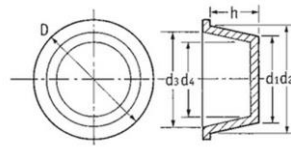

Notes: (Plug) M and (Cap) M Fitting – Standard bolt M sizing

**\*Sizes are in Millimetres**

Please use a Spenic Taper set to select your cap / plug size.

Spenic Part Number	Shelf ID	Use as a Plug				Use as a Cap				Plug Height H	Spenic Standard Pack Quantity	Spenic Standard Pack Price Ext VAT	Spenic Bulk Pack Quantity	Spenic Bulk Pack Price Ext VAT
		Small Outside Diameter D1	Outside Mid-Point - Use to size the correct Plug	Large Outside Diameter D2	(Plug) M Fitting	Large Inside Diameter D3	Inside Mid-Point - Use to size the correct Cap	Small Inside Diameter D4	(Cap) M Fitting					
SP-37	10208	18.5	19.7	20.9	20	19.3	18.2	17.1	18	14.3	250	£14.45	1000	£52.02
SP-38	10728	19	20.3	21.5	20	19.7	18.7	17.6		14.3	200	£19.43	800	£69.95
SP-39	12925	19.4	21.0	22.5	20 - 22	21.3	19.7	18		19	150	£12.42	600	£44.70
SP-40	12425	20.5	21.9	23.2	22	21.2	19.9	18.5	20	17.5	150	£11.48	600	£41.35
SP-41	52071	21.2	22.2	23.2	22	21.7	20.5	19.3	20	12.3	200	£17.72	800	£63.78
SP-42	10676	21.3	22.3	23.2	22	21.5	20.4	19.2	20	15.9	150	£12.09	600	£43.51
SP-44	110200	22	23.5	25	22	23	21.8	20.5	20	15.9	150	£25.37	600	£91.32
SP-43	10376	22	23.4	24.8	24	23.2	21.8	20.4		17	150	£17.74	600	£63.88
SP-45	12565	22.5	24.0	25.5	24	23.3	21.7	20		17.8	150	£17.06	600	£61.42
SP-46	12426	22.7	23.8	24.9	24	22.7	21.8	20.8		12	150	£14.02	600	£50.46
SP-47	10136	23.4	24.9	26.4	24 - 26	24.4	22.9	21.4	22	17.5	125	£11.99	500	£43.17
SP-48	12427	24	25.5	26.9	26	25	23.5	21.9	22 - 24	18	100	£7.26	400	£26.14
SP-49	12567	24.6	27.1	29.5	26 - 28	27.5	25.0	22.5	22 - 24 - 26	27.5	80	£7.66	300	£25.84
SP-50	10732	24.7	26.2	27.7	26	26.1	24.7	23.2	24 - 26	19	100	£9.70	400	£34.92
SP-51	110201	25.2	27.2	29.2	26 - 28	27.7	25.7	23.7	24 - 26	19	80	£7.57	300	£25.56
SP-52	12999	26.6	28.2	29.7	28	28.3	26.5	24.6	26	26.3	80	£11.52	300	£38.87
SP-53	10250	28	29.5	30.9	30	29	27.8	26.5	26	19	100	£10.19	400	£36.70
SP-54	11173	29.2	30.2	31.2	30	30.3	29.2	28		12.7	100	£7.21	400	£25.95