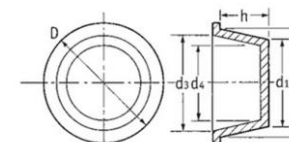

Notes: (Plug) M and (Cap) M Fitting – Standard bolt M sizing

*Sizes are in Millimetres

Please use a Spenic Taper set to select your cap / plug size.

Spenic Part Number	Shelf ID	Use as a Plug				(Plug) M Fitting	Use as a Cap			(Cap) M Fitting	Plug Height H	Spenic Standard Pack Quantity	Spenic Standard Pack Price Ext VAT	Spenic Bulk Pack Quantity	Spenic Bulk Pack Price Ext VAT
		Small Outside Diameter D1	Outside Mid-Point - Use to size the correct Plug	Large Outside Diameter D2	Large Inside Diameter D3		Inside Mid-Point - Use to size the correct Cap	Small Inside Diameter D4							
SP-73	15139	43.4	46.0	48.5		47	44.5	42		24.5	30	£8.08	120	£29.08	
SP-74	10812	44.1	45.4	46.7		45.7	44.3	42.8		18.4	50	£12.60	160	£36.28	
SP-75	110204	44.4	46.1	47.7		46.1	44.5	42.8		19	80	£24.42	300	£82.42	
SP-76	10168	45.2	47.1	49		47	45.4	43.7		24.5	30	£11.28	120	£40.59	
SP-77	10439	45.9	46.1	46.3		45	44.7	44.3		9.5	80	£20.06	300	£67.70	
SP-78	15136	46	48.0	50		48	46.2	44.3		24.8	30	£8.44	100	£25.31	
SP-79	12430	47.2	49.6	51.9		48.7	46.6	44.5		24	30	£12.66	100	£37.99	
SP-80	11131	47.5	48.9	50.3		49	47.1	45.2		25	20	£5.67	100	£25.50	
SP-81	10820	48	50.4	52.7		50.7	48.5	46.3		25.4	30	£8.98	100	£26.94	
SP-82	10086	48.6	49.9	51.2		48.9	47.8	46.7		18.7	30	£8.22	100	£24.66	
SP-83	12746	49.8	51.9	54		52	49.8	47.5		24.3	30	£8.19	100	£24.56	
SP-84	10624	51.1	52.8	54.4		52	49.9	47.7		25	30	£9.64	100	£28.91	
SP-85	10935	51.5	52.8	54.1		52	50.8	49.6		18.5	30	£8.28	100	£24.85	
SP-86	11047	53.5	55.3	57		55.3	53.3	51.2		25.1	20	£6.46	80	£23.26	
SP-87	12431	54	56.2	58.4		55	52.9	50.8		24.5	20	£8.02	80	£28.86	
SP-88	10616	55	58.0	61		59	55.6	52.2		25	20	£6.16	80	£22.18	
SP-89	11168	55.4	57.1	58.8		57.2	55.5	53.7		25.1	20	£5.60	80	£20.18	
SP-90	11169	57.1	57.4	57.6		56.1	55.7	55.2		12.8	40	£14.92	140	£47.00	

Spenic Recycling, Unit 1, The Laurels, Stone, Berkeley, GL13 9LD, UK