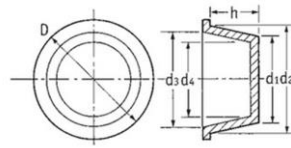

***Sizes are in Millimetres**

Please use a Spenic Taper set to select your cap / plug size.

Spenic Part Number	Shelf ID	Use as a Plug				(Plug) M Fitting	Use as a Cap			(Cap) M Fitting	Plug Height H	Spenic Standard Pack Quantity	Spenic Standard Pack Price Ext VAT	Spenic Bulk Pack Quantity	Spenic Bulk Pack Price Ext VAT
		Small Outside Diameter D1	Outside Mid-Point - Use to size the correct Plug	Large Outside Diameter D2	Large Inside Diameter D3		Inside Mid-Point - Use to size the correct Cap	Small Inside Diameter D4							
SP-110	462569	94.5	97.6	100.6		97	94.0	91		34.5	10	£10.55	20	£18.98	
SP-109	12573	96.5	99.3	102		101	97.5	94		31	20	£31.80	40	£57.24	
SP-111	12199	98	100.0	102		98.5	96.7	94.8		24.7	30	£37.70	80	£90.47	
SP-112	10551	98.2	100.8	103.3		99	97.0	95		28.8	20	£33.97	60	£91.73	
SP-113	110785	101	104.0	107		103	100.5	98		28.6	20	£33.31	60	£89.95	
SP-114	10688	101.9	104.7	107.5		103	100.5	98		28.6	20	£35.46	60	£95.74	
SP-115	10771	106.7	109.2	111.7		107.4	107.4	107.4		28.6	20	£34.88	50	£78.47	
SP-116	10455	108	111.1	114.1		111.6	109.0	106.4		35.2	20	£20.65	50	£46.46	
SP-117	462570	109	111.0	113		111	108.5	106		27	20	£25.70	35	£40.48	
SP-118	10837	110	112.5	115		109	107.0	105		28	20	£39.78	50	£89.51	
SP-119	12574	111.5	114.6	117.6		115	111.3	107.5		35	20	£35.07	50	£78.92	
SP-120	10133	112.1	113.2	114.3		109.8	108.7	107.5		28.6	20	£45.81	50	£103.07	
SP-121	10355	124	126.0	128		125	123.0	121		23	20	£25.06	30	£33.83	
SP-122	12575	129	132.1	135.1		132	128.0	124		36.5	20	£32.35	30	£43.67	
SP-123	462571	133	135.0	137		134.2	132.2	130.2		22	20	£28.97	30	£39.10	
SP-124	12576	139.5	142.6	145.6		140	137.5	135		36.5	20	£48.64	30	£65.67	
SP-125	10356	146.8	148.9	151		148.6	145.7	142.8		33	10	£23.85	20	£42.93	
SP-126	39649	153.7	157.6	161.5		160	156.0	152		29.6	20	£121.42	30	£163.91	