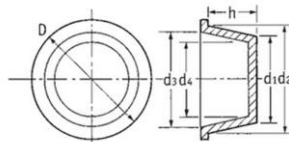

Notes: (Plug) M and (Cap) M Fitting – Standard bolt M sizing

*Sizes are in Millimetres

Please use a Spenic Taper set to select your cap / plug size.

Spenic Part Number	Shelf ID	Use as a Plug				(Plug) M Fitting	Use as a Cap			(Cap) M Fitting	Plug Height H	Spenic Standard Pack Quantity	Spenic Standard Pack Price Ext VAT	Spenic Bulk Pack Quantity	Spenic Bulk Pack Price Ext VAT
		Small Outside Diameter D1	Outside Mid-Point - Use to size the correct Plug	Large Outside Diameter D2	Large Inside Diameter D3		Inside Mid-Point - Use to size the correct Cap	Small Inside Diameter D4							
SP-73	15139	43.4	46.0	48.5		47	44.5	42		24.5	30	£8.08	120	£29.08	
SP-74	10812	44.1	45.4	46.7		45.7	44.3	42.8		18.4	50	£12.60	160	£36.28	
SP-75	110204	44.4	46.1	47.7		46.1	44.5	42.8		19	80	£24.42	300	£82.42	
SP-76	10168	45.2	47.1	49		47	45.4	43.7		24.5	30	£11.28	120	£40.59	
SP-77	10439	45.9	46.1	46.3		45	44.7	44.3		9.5	80	£20.06	300	£67.70	
SP-78	15136	46	48.0	50		48	46.2	44.3		24.8	30	£8.44	100	£25.31	
SP-79	12430	47.2	49.6	51.9		48.7	46.6	44.5		24	30	£12.66	100	£37.99	
SP-80	11131	47.5	48.9	50.3		49	47.1	45.2		25	20	£5.67	100	£25.50	
SP-81	10820	48	50.4	52.7		50.7	48.5	46.3		25.4	30	£8.98	100	£26.94	
SP-82	10086	48.6	49.9	51.2		48.9	47.8	46.7		18.7	30	£8.22	100	£24.66	
SP-83	12746	49.8	51.9	54		52	49.8	47.5		24.3	30	£8.19	100	£24.56	
SP-84	10624	51.1	52.8	54.4		52	49.9	47.7		25	30	£9.64	100	£28.91	
SP-85	10935	51.5	52.8	54.1		52	50.8	49.6		18.5	30	£8.28	100	£24.85	
SP-86	11047	53.5	55.3	57		55.3	53.3	51.2		25.1	20	£6.46	80	£23.26	
SP-87	12431	54	56.2	58.4		55	52.9	50.8		24.5	20	£8.02	80	£28.86	
SP-88	10616	55	58.0	61		59	55.6	52.2		25	20	£6.16	80	£22.18	
SP-89	11168	55.4	57.1	58.8		57.2	55.5	53.7		25.1	20	£5.60	80	£20.18	
SP-90	11169	57.1	57.4	57.6		56.1	55.7	55.2		12.8	40	£14.92	140	£47.00	

Spenic Recycling, Unit 1, The Laurels, Stone, Berkeley, GL13 9LD, UK

T: 00 44 (0) 1454 430 209, M: 00 44 (0) 7703 194 697, E: cp@spenic-recycling.co.uk W: spenic-recycling.co.uk