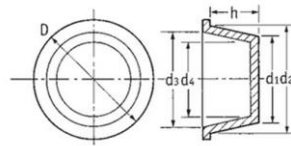

***Sizes are in Millimetres**

Please use a Spenic Taper set to select your cap / plug size.

Spenic Part Number	Shelf ID	Use as a Plug				(Plug) M Fitting	Use as a Cap			(Cap) M Fitting	Plug Height H	Spenic Standard Pack Quantity	Spenic Standard Pack Price Ext VAT	Spenic Bulk Pack Quantity	Spenic Bulk Pack Price Ext VAT
		Small Outside Diameter D1	Outside Mid-Point - Use to size the correct Plug	Large Outside Diameter D2	Large Inside Diameter D3		Inside Mid-Point - Use to size the correct Cap	Small Inside Diameter D4							
SP-73	15139	43.4	46.0	48.5		47	44.5	42		24.5	30	£8.08	120	£29.08	
SP-74	10812	44.1	45.4	46.7		45.7	44.3	42.8		18.4	50	£12.60	160	£36.28	
SP-75	110204	44.4	46.1	47.7		46.1	44.5	42.8		19	80	£24.42	300	£82.42	
SP-76	10168	45.2	47.1	49		47	45.4	43.7		24.5	30	£11.28	120	£40.59	
SP-77	10439	45.9	46.1	46.3		45	44.7	44.3		9.5	80	£20.06	300	£67.70	
SP-78	15136	46	48.0	50		48	46.2	44.3		24.8	30	£8.44	100	£25.31	
SP-79	12430	47.2	49.6	51.9		48.7	46.6	44.5		24	30	£12.66	100	£37.99	
SP-80	11131	47.5	48.9	50.3		49	47.1	45.2		25	20	£5.67	100	£25.50	
SP-81	10820	48	50.4	52.7		50.7	48.5	46.3		25.4	30	£8.98	100	£26.94	
SP-82	10086	48.6	49.9	51.2		48.9	47.8	46.7		18.7	30	£8.22	100	£24.66	
SP-83	12746	49.8	51.9	54		52	49.8	47.5		24.3	30	£8.19	100	£24.56	
SP-84	10624	51.1	52.8	54.4		52	49.9	47.7		25	30	£9.64	100	£28.91	
SP-85	10935	51.5	52.8	54.1		52	50.8	49.6		18.5	30	£8.28	100	£24.85	
SP-86	11047	53.5	55.3	57		55.3	53.3	51.2		25.1	20	£6.46	80	£23.26	
SP-87	12431	54	56.2	58.4		55	52.9	50.8		24.5	20	£8.02	80	£28.86	
SP-88	10616	55	58.0	61		59	55.6	52.2		25	20	£6.16	80	£22.18	
SP-89	11168	55.4	57.1	58.8		57.2	55.5	53.7		25.1	20	£5.60	80	£20.18	
SP-90	11169	57.1	57.4	57.6		56.1	55.7	55.2		12.8	40	£14.92	140	£47.00	