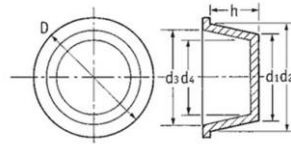

Notes: (Plug) M and (Cap) M Fitting – Standard bolt M sizing

**\*Sizes are in Millimetres**

Please use a Spenic Taper set to select your cap / plug size.

Spenic Part Number	Shelf ID	Use as a Plug				Use as a Cap				Plug Height H	Spenic Standard Pack Quantity	Spenic Standard Pack Price Ext VAT	Spenic Bulk Pack Quantity	Spenic Bulk Pack Price Ext VAT
		Small Outside Diameter D1	Outside Mid-Point - Use to size the correct Plug	Large Outside Diameter D2	(Plug) M Fitting	Large Inside Diameter D3	Inside Mid-Point - Use to size the correct Cap	Small Inside Diameter D4	(Cap) M Fitting					
SP-19	12901	12	13.4	14.8	14	12	11.3	10.5		11	250	£9.99	1000	£35.98
SP-20	10237	12.1	13.0	13.9	13	12.3	11.5	10.6		11	250	£9.42	1000	£33.90
SP-21	12563	12.5	13.3	14	14	12	11.3	10.5		8.9	250	£9.73	1000	£35.04
SP-22	15137	12.8	14.0	15.1	14	13.2	12.0	10.7	12	23.1	200	£11.72	800	£42.21
SP-23	10438	13.6	14.5	15.3	14	13.7	12.9	12.1		11.2	250	£10.33	1000	£37.20
SP-24	10342	14.2	15.1	16	16	14.4	13.6	12.7		12.1	250	£11.03	1000	£39.69
SP-25	10424	14.7	15.9	17	16	15.4	14.3	13.2	14	12.7	250	£13.36	1000	£48.11
SP-26	12481	14.9	15.7	16.4	16	14.5	14.0	13.5	14	11.5	250	£21.46	1000	£77.26
SP-27	12423	15.5	16.3	17.1	16	15	14.2	13.4	14	8.5	250	£19.49	1000	£70.17
SP-28	12564	16.1	16.9	17.6	16	15.5	15.0	14.5		8.5	250	£12.18	1000	£43.86
SP-29	11139	16.4	17.4	18.3	18	16.9	15.6	14.3	16	12.3	250	£11.55	1000	£41.57
SP-30 *Bat -	12196	16.6	17.6	18.5	18	16.5	15.5	14.5	16	13	300	£26.75	1200	£96.30
SP-31	110197	17.1	18.3	19.4	18	17.8	16.7	15.5	16	13	300	£24.54	1300	£95.69
SP-32	12197	17.2	18.7	20.2	18 - 20	18	16.8	15.5		18	200	£16.57	800	£59.66
SP-33	110198	17.5	18.8	20.1	18 - 20	18.5	17.2	15.9		14.5	250	£23.24	1000	£83.66
SP-34	11088	17.7	18.7	19.6	18	17.3	16.3	15.2	16	12.7	250	£15.63	1000	£56.27
SP-35	10394	17.8	18.9	20	18 - 20	18.3	17.4	16.4		13.4	250	£14.52	1000	£52.25
SP-36 *Bat +	12424	18.3	19.9	21.4	20	19.3	17.9	16.4	18	17.5	200	£22.53	800	£81.09