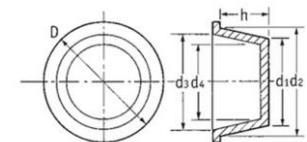

Notes: (Plug) M and (Cap) M Fitting – Standard bolt M sizing

*Sizes are in Millimetres

Please use a Spenic Taper set to select your cap / plug size.