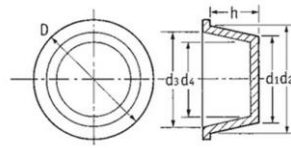

Notes: (Plug) M and (Cap) M Fitting – Standard bolt M sizing

**\*Sizes are in Millimetres**

Please use a Spenic Taper set to select your cap / plug size.

Spenic Part Number	Shelf ID	Use as a Plug				Use as a Cap				Plug Height H	Spenic Standard Pack Quantity	Spenic Standard Pack Price Ext VAT	Spenic Bulk Pack Quantity	Spenic Bulk Pack Price Ext VAT
		Small Outside Diameter D1	Outside Mid-Point - Use to size the correct Plug	Large Outside Diameter D2	(Plug) M Fitting	Large Inside Diameter D3	Inside Mid-Point - Use to size the correct Cap	Small Inside Diameter D4	(Cap) M Fitting					
SP-55	10272	30	31.3	32.6	30 - 32	30.7	29.1	27.5		15.2	100	£9.79	400	£35.26
SP-56	12428	30.5	31.9	33.3	32	31.1	29.8	28.4	28	14.5	100	£20.10	400	£72.36
SP-58	12568	31.1	32.8	34.4	32 - 34	32.8	31.3	29.8	30	19	80	£18.71	300	£63.14
SP-57	10154	31.1	32.7	34.3	32 - 34	32	30.7	29.3	30	17.5	80	£9.54	300	£32.21
SP-59	12569	31.6	34.0	36.3	32 - 34 - 36	34	31.9	29.8	32	24.1	50	£8.02	200	£28.86
SP-61	11167	33.3	35.3	37.2	34 - 36	35.6	33.7	31.7	32 - 34	22.2	50	£12.48	200	£44.94
SP-60	10181	33.3	33.9	34.4	34	32.8	32.1	31.4	32	9.5	125	£12.89	500	£46.40
SP-62	12480	33.9	36.1	38.3	34 - 36 - 38	36.5	34.2	31.9	34	24.5	50	£6.83	200	£24.59
SP-63	10838	33.9	35.6	37.3	36	35.8	33.9	32	34	12.3	100	£15.54	400	£55.96
SP-64	12198	34.9	35.7	36.4	36	35.2	34.2	33.1	34	8.2	125	£34.73	500	£125.02
SP-65	12570	35.9	38.1	40.2	38	37.5	35.4	33.2	34 - 36	24.5	50	£13.55	200	£48.78
SP-66	15138	36.3	37.3	38.3	38	37	35.8	34.6	36	12	80	£14.57	300	£49.17
SP-67	10491	36.9	38.8	40.6	38	39	37.0	35	36	22.5	50	£6.65	200	£23.94
SP-68	11115	38.6	39.6	40.6		39	38.1	37.1	38	12.7	80	£17.40	300	£58.73
SP-69	10485	39.6	41.2	42.7		41.1	39.7	38.2		18.5	50	£11.27	200	£40.56
SP-70	12429	40.8	42.8	44.7		41.8	39.8	37.7		24	30	£8.96	100	£26.88
SP-71	10252	41.4	43.1	44.8		43	41.4	39.7		19	50	£14.18	200	£51.04
SP-72	11172†	42.5	43.7	44.8		43	41.9	40.7		12.6	50	£31.43	200	£113.15