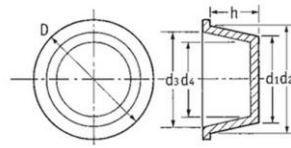

***Sizes are in Millimetres**

Please use a Spenic Taper set to select your cap / plug size.

Spenic Part Number	Shelf ID	Use as a Plug				Use as a Cap				Plug Height H	Spenic Standard Pack Quantity	Spenic Standard Pack Price Ext VAT	Spenic Bulk Pack Quantity	Spenic Bulk Pack Price Ext VAT
		Small Outside Diameter D1	Outside Mid-Point - Use to size the correct Plug	Large Outside Diameter D2	(Plug) M Fitting	Large Inside Diameter D3	Inside Mid-Point - Use to size the correct Cap	Small Inside Diameter D4	(Cap) M Fitting					
SP-37	10208	18.5	19.7	20.9	20	19.3	18.2	17.1	18	14.3	250	£14.45	1000	£52.02
SP-38	10728	19	20.3	21.5	20	19.7	18.7	17.6		14.3	200	£19.43	800	£69.95
SP-39	12925	19.4	21.0	22.5	20 - 22	21.3	19.7	18		19	150	£12.42	600	£44.70
SP-40	12425	20.5	21.9	23.2	22	21.2	19.9	18.5	20	17.5	150	£11.48	600	£41.35
SP-41	52071	21.2	22.2	23.2	22	21.7	20.5	19.3	20	12.3	200	£17.72	800	£63.78
SP-42	10676	21.3	22.3	23.2	22	21.5	20.4	19.2	20	15.9	150	£12.09	600	£43.51
SP-44	110200	22	23.5	25	22	23	21.8	20.5	20	15.9	150	£25.37	600	£91.32
SP-43	10376	22	23.4	24.8	24	23.2	21.8	20.4		17	150	£17.74	600	£63.88
SP-45	12565	22.5	24.0	25.5	24	23.3	21.7	20		17.8	150	£17.06	600	£61.42
SP-46	12426	22.7	23.8	24.9	24	22.7	21.8	20.8		12	150	£14.02	600	£50.46
SP-47	10136	23.4	24.9	26.4	24 - 26	24.4	22.9	21.4	22	17.5	125	£11.99	500	£43.17
SP-48	12427	24	25.5	26.9	26	25	23.5	21.9	22 - 24	18	100	£7.26	400	£26.14
SP-49	12567	24.6	27.1	29.5	26 - 28	27.5	25.0	22.5	22 - 24 - 26	27.5	80	£7.66	300	£25.84
SP-50	10732	24.7	26.2	27.7	26	26.1	24.7	23.2	24 - 26	19	100	£9.70	400	£34.92
SP-51	110201	25.2	27.2	29.2	26 - 28	27.7	25.7	23.7	24 - 26	19	80	£7.57	300	£25.56
SP-52	12999	26.6	28.2	29.7	28	28.3	26.5	24.6	26	26.3	80	£11.52	300	£38.87
SP-53	10250	28	29.5	30.9	30	29	27.8	26.5	26	19	100	£10.19	400	£36.70
SP-54	11173	29.2	30.2	31.2	30	30.3	29.2	28		12.7	100	£7.21	400	£25.95