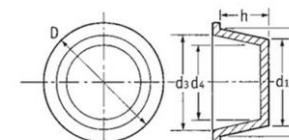

Notes: (Plug) M and (Cap) M Fitting – Standard bolt M sizing

*Sizes are in Millimetres

Please use a Spenic Taper set to select your cap / plug size.

Spenic Part Number	Shelf ID	Use as a Plug				Use as a Cap				Large Outside Diameter including Cap edge D	Plug Height H	Spenic Pack Quantity	Spenic Pack Price Ext VAT
		Small Outside Diameter D1	Outside Mid-Point - Use to size the correct Plug	Large Outside Diameter D2	(Plug) M Fitting	Large Inside Diameter D3	Inside Mid-Point - Use to size the correct Cap	Small Inside Diameter D4	(Cap) M Fitting				
SP-55	10272	30	31.3	32.6	30 - 32	30.7	29.1	27.5		36.7	15.2	100	£11.02
SP-56	12428	30.5	31.9	33.3	32	31.1	29.8	28.4	28	37	14.5	100	£22.61
SP-58	12568	31.1	32.8	34.4	32 - 34	32.8	31.3	29.8	30	38.1	19	80	£18.71
SP-57	10154	31.1	32.7	34.3	32 - 34	32	30.7	29.3	30	38.1	17.5	80	£10.74
SP-59	12569	31.6	34.0	36.3	32 - 34 - 36	34	31.9	29.8	32	40.2	24.1	50	£9.02
SP-61	11167	33.3	35.3	37.2	34 - 36	35.6	33.7	31.7	32 - 34	41.6	22.2	50	£11.24
SP-60	10181	33.3	33.9	34.4	34	32.8	32.1	31.4	32	38.1	9.5	125	£14.50
SP-62	12480	33.9	36.1	38.3	34 - 36 - 38	36.5	34.2	31.9	34	42.3	24.5	50	£7.69
SP-63	10838	33.9	35.6	37.3	36	35.8	33.9	32	34	42.2	12.3	100	£17.49
SP-64	12198	34.9	35.7	36.4	36	35.2	34.2	33.1	34	42.7	8.2	125	£34.73
SP-65	12570	35.9	38.1	40.2	38	37.5	35.4	33.2	34 - 36	44.1	24.5	50	£15.24
SP-66	15138	36.3	37.3	38.3	38	37	35.8	34.6	36	42.3	12	80	£16.39
SP-67	10491	36.9	38.8	40.6	38	39	37.0	35	36	44	22.5	50	£7.48
SP-68	11115	38.6	39.6	40.6		39	38.1	37.1	38	44.5	12.7	80	£19.58
SP-69	10485	39.6	41.2	42.7		41.1	39.7	38.2		47.6	18.5	50	£12.68
SP-70	12429	40.8	42.8	44.7		41.8	39.8	37.7		49	24	30	£10.08
SP-71	10252	41.4	43.1	44.8		43	41.4	39.7		49.2	19	50	£12.76

Spenic Recycling, Unit 1, The Laurels, Stone, Berkeley, GL13 9LD, UK

T: 00 44 (0) 1454 430 209, M: 00 44 (0) 7703 194 697, E: cp@spenic-recycling.co.uk W: spenic-recycling.co.uk