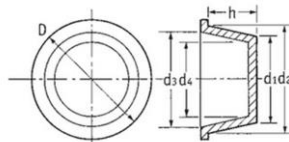

***Sizes are in Millimetres**

Please use a Spenic Taper set to select your cap / plug size.

Spenic Part Number	Shelf ID	Use as a Plug				Use as a Cap				Large Outside Diameter including Cap edge D	Plug Height H	Spenic Pack Quantity	Spenic Pack Price Ext VAT
		Small Outside Diameter D1	Outside Mid-Point - Use to size the correct Plug	Large Outside Diameter D2	(Plug) M Fitting	Large Inside Diameter D3	Inside Mid-Point - Use to size the correct Cap	Small Inside Diameter D4	(Cap) M Fitting				
SP-109	12573	96.5	99.3	102		101	97.5	94		110	31	20	£28.62
SP-111	12199	98	100.0	102		98.5	96.7	94.8		107.2	24.7	30	£42.41
SP-112	10551	98.2	100.8	103.3		99	97.0	95		106	28.8	20	£38.22
SP-113	110785	101	104.0	107		103	100.5	98		109	28.6	20	£37.48
SP-114	10688	101.9	104.7	107.5		103	100.5	98		109	28.6	20	£31.91
SP-115	10771	106.7	109.2	111.7		107.4	107.4	107.4		113.3	28.6	20	£33.13
SP-116	10455	108	111.1	114.1		111.6	109.0	106.4		118.5	35.2	20	£23.23
SP-117	462570	109	111.0	113		111	108.5	106		123	27	20	£28.92
SP-118	10837	110	112.5	115		109	107.0	105		118.5	28	20	£35.80
SP-119	12574	111.5	114.6	117.6		115	111.3	107.5		122	35	20	£39.46
SP-120	10133	112.1	113.2	114.3		109.8	108.7	107.5		116.8	28.6	20	£45.81
SP-121	10355	124	126.0	128		125	123.0	121		134	23	20	£28.19
SP-122	12575	129	132.1	135.1		132	128.0	124		139.5	36.5	20	£36.39
SP-123	462571	133	135.0	137		134.2	132.2	130.2		143	22	20	£32.59
SP-124	12576	139.5	142.6	145.6		140	137.5	135		150	36.5	20	£54.73
SP-125	10356	146.8	148.9	151		148.6	145.7	142.8		159.5	33	10	£26.83
SP-126	39649	153.7	157.6	161.5		160	156.0	152		178.9	29.6	20	£136.59
SP-127	12577	156	159.2	162.3		158.8	155.3	151.8		167.3	36.7	10	£30.77
SP-128	39196*	202.9	203.4	203.8		198.8	198.4	198		218.7	32.7	10	£67.93