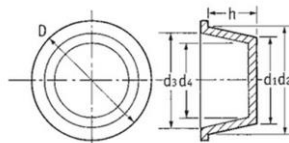

***Sizes are in Millimetres**

Please use a Spenic Taper set to select your cap / plug size.

Spenic Part Number	Shelf ID	Use as a Plug				Use as a Cap				Large Outside Diameter including Cap edge D	Plug Height H	Spenic Pack Quantity	Spenic Pack Price Ext VAT
		Small Outside Diameter D1	Outside Mid-Point - Use to size the correct Plug	Large Outside Diameter D2	(Plug) M Fitting	Large Inside Diameter D3	Inside Mid-Point - Use to size the correct Cap	Small Inside Diameter D4	(Cap) M Fitting				
SP-72	11172†	42.5	43.7	44.8		43	41.9	40.7		50.7	12.6	50	£28.29
SP-73	15139	43.4	46.0	48.5		47	44.5	42		53.3	24.5	30	£9.09
SP-74	10812	44.1	45.4	46.7		45.7	44.3	42.8		49.8	18.4	50	£14.17
SP-75	110204	44.4	46.1	47.7		46.1	44.5	42.8		51	19	80	£24.42
SP-76	10168	45.2	47.1	49		47	45.4	43.7		53.4	24.5	30	£8.46
SP-77	10439	45.9	46.1	46.3		45	44.7	44.3		50.8	9.5	80	£22.57
SP-78	15136	46	48.0	50		48	46.2	44.3		54	24.8	30	£9.49
SP-79	12430	47.2	49.6	51.9		48.7	46.6	44.5		55.8	24	30	£14.25
SP-80	11131	47.5	48.9	50.3		49	47.1	45.2		54	25	20	£6.37
SP-81	10820	48	50.4	52.7		50.7	48.5	46.3		57.1	25.4	30	£10.10
SP-82	10086	48.6	49.9	51.2		48.9	47.8	46.7		55.5	18.7	30	£9.25
SP-83	12746	49.8	51.9	54		52	49.8	47.5		58	24.3	30	£9.21
SP-84	10624	51.1	52.8	54.4		52	49.9	47.7		57	25	30	£10.84
SP-85	10935	51.5	52.8	54.1		52	50.8	49.6		58.3	18.5	30	£9.32
SP-86	11047	53.5	55.3	57		55.3	53.3	51.2		62.4	25.1	20	£7.27
SP-87	12431	54	56.2	58.4		55	52.9	50.8		62.4	24.5	20	£9.02
SP-88	10616	55	58.0	61		59	55.6	52.2		65	25	20	£6.93
SP-89	11168	55.4	57.1	58.8		57.2	55.5	53.7		65	25.1	20	£6.31
SP-90	11169	57.1	57.4	57.6		56.1	55.7	55.2		63.6	12.8	40	£14.92