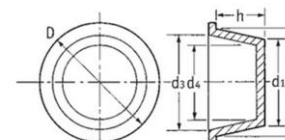

Notes: (Plug) M and (Cap) M Fitting – Standard bolt M sizing

*Sizes are in Millimetres

Please use a Spenic Taper set to select your cap / plug size.

Spenic Part Number	Shelf ID	Use as a Plug				Use as a Cap				Large Outside Diameter including Cap edge D	Plug Height H	Spenic Pack Quantity	Spenic Pack Price Ext VAT
		Small Outside Diameter D1	Outside Mid-Point - Use to size the correct Plug	Large Outside Diameter D2	(Plug) M Fitting	Large Inside Diameter D3	Inside Mid-Point - Use to size the correct Cap	Small Inside Diameter D4	(Cap) M Fitting				
SP-1	10836	2.9	3.8	4.6	4	3	2.2	1.3		7.9	9.5	500	£16.76
SP-2	10991	4.4	5.3	6.1	6	4.5	3.7	2.8	4	9.5	9.5	500	£17.49
SP-3	50222	4.7	6.6	8.5	4 - 6	5.7	4.1	2.5	4	11.7	22.5	500	£27.77
SP-4	12419	5.6	6.3	7	6	5.4	4.7	4		10.5	8.4	500	£17.49
SP-5	10727	6.2	6.9	7.6		5.9	5.5	5		11.1	9.5	500	£19.96
SP-7	12482	7.7	8.4	9.1	8	7.7	7.0	6.3		12.7	9.5	250	£9.75
SP-6	10549	7.7	8.5	9.3	8	7	6.3	5.5	6	12.7	8	500	£18.42
SP-8	10289	8.4	9.2	10		8.2	7.6	6.9	6 - 8	13.5	9.5	500	£21.11
SP-9	12562	8.6	9.5	10.3	10	8.2	7.6	7	8	13.7	9.8	500	£18.76
SP-10	12483	9	9.9	10.7	10	8.8	8.2	7.5	8	13.9	11.5	500	£20.39
SP-11	10325	9.4	10.1	10.8	10	9.3	8.5	7.7	8	14	8.5	500	£19.33
SP-12	10750	10	10.9	11.8	10	10	9.3	8.5	8	15	9.5	500	£19.92
SP-13	12420	10.6	11.4	12.2	12	10	9.3	8.6	8	15.6	9.8	500	£20.68
SP-14	10114	10.9	11.6	12.3	12	10.7	9.9	9.1	10	15.9	9.3	500	£26.48
SP-15	12421	11.2	12.6	14	12 - 14	12.1	10.7	9.2	10	17.5	18.5	250	£16.48
SP-17	12422	11.3	12.3	13.2	12	11.6	10.7	9.8	10	17	11	500	£22.31
SP-16	10421	11.3	12.1	12.9	12	10.9	10.2	9.4	10	16.3	8.5	500	£22.16
SP-18	10174	11.5	12.3	13	12	11.5	10.8	10		16.7	9.5	500	£26.34
SP-19	12901	12	13.4	14.8	14	12	11.3	10.5		17.5	11	250	£11.24

Spenic Recycling, Unit 1, The Laurels, Stone, Berkeley, GL13 9LD, UK

T: 00 44 (0) 1454 430 209, M: 00 44 (0) 7703 194 697, E: cp@spenic-recycling.co.uk W: spenic-recycling.co.uk