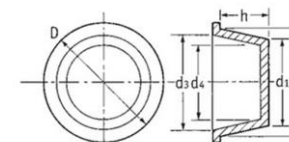

Notes: (Plug) M and (Cap) M Fitting – Standard bolt M sizing

*Sizes are in Millimetres

Please use a Spenic Taper set to select your cap / plug size.

Spenic Part Number	Shelf ID	Use as a Plug				Use as a Cap				Large Outside Diameter including Cap edge D	Plug Height H	Spenic Pack Quantity	Spenic Pack Price Ext VAT
		Small Outside Diameter D1	Outside Mid-Point - Use to size the correct Plug	Large Outside Diameter D2	(Plug) M Fitting	Large Inside Diameter D3	Inside Mid-Point - Use to size the correct Cap	Small Inside Diameter D4	(Cap) M Fitting				
SP-72	11172†	42.5	43.7	44.8		43	41.9	40.7		50.7	12.6	50	£28.29
SP-73	15139	43.4	46.0	48.5		47	44.5	42		53.3	24.5	30	£9.09
SP-74	10812	44.1	45.4	46.7		45.7	44.3	42.8		49.8	18.4	50	£14.17
SP-75	110204	44.4	46.1	47.7		46.1	44.5	42.8		51	19	80	£24.42
SP-76	10168	45.2	47.1	49		47	45.4	43.7		53.4	24.5	30	£8.46
SP-77	10439	45.9	46.1	46.3		45	44.7	44.3		50.8	9.5	80	£22.57
SP-78	15136	46	48.0	50		48	46.2	44.3		54	24.8	30	£9.49
SP-79	12430	47.2	49.6	51.9		48.7	46.6	44.5		55.8	24	30	£14.25
SP-80	11131	47.5	48.9	50.3		49	47.1	45.2		54	25	20	£6.37
SP-81	10820	48	50.4	52.7		50.7	48.5	46.3		57.1	25.4	30	£10.10
SP-82	10086	48.6	49.9	51.2		48.9	47.8	46.7		55.5	18.7	30	£9.25
SP-83	12746	49.8	51.9	54		52	49.8	47.5		58	24.3	30	£9.21
SP-84	10624	51.1	52.8	54.4		52	49.9	47.7		57	25	30	£10.84
SP-85	10935	51.5	52.8	54.1		52	50.8	49.6		58.3	18.5	30	£9.32
SP-86	11047	53.5	55.3	57		55.3	53.3	51.2		62.4	25.1	20	£7.27
SP-87	12431	54	56.2	58.4		55	52.9	50.8		62.4	24.5	20	£9.02
SP-88	10616	55	58.0	61		59	55.6	52.2		65	25	20	£6.93
SP-89	11168	55.4	57.1	58.8		57.2	55.5	53.7		65	25.1	20	£6.31
SP-90	11169	57.1	57.4	57.6		56.1	55.7	55.2		63.6	12.8	40	£14.92

Spenic Recycling, Unit 1, The Laurels, Stone, Berkeley, GL13 9LD, UK

T: 00 44 (0) 1454 430 209, M: 00 44 (0) 7703 194 697, E: cp@spenic-recycling.co.uk W: spenic-recycling.co.uk