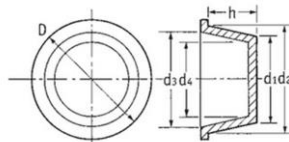

Notes: (Plug) M and (Cap) M Fitting – Standard bolt M sizing

***Sizes are in Millimetres**

Please use a Spenic Taper set to select your cap / plug size.

Spenic Part Number	Shelf ID	Use as a Plug				Use as a Cap				Large Outside Diameter including Cap edge D	Plug Height H	Spenic Pack Quantity	Spenic Pack Price Ext VAT
		Small Outside Diameter D1	Outside Mid-Point - Use to size the correct Plug	Large Outside Diameter D2	(Plug) M Fitting	Large Inside Diameter D3	Inside Mid-Point - Use to size the correct Cap	Small Inside Diameter D4	(Cap) M Fitting				
SP-1	10836	2.9	3.8	4.6	4	3	2.2	1.3		7.9	9.5	500	£16.76
SP-2	10991	4.4	5.3	6.1	6	4.5	3.7	2.8	4	9.5	9.5	500	£17.49
SP-3	50222	4.7	6.6	8.5	4 - 6	5.7	4.1	2.5	4	11.7	22.5	500	£27.77
SP-4	12419	5.6	6.3	7	6	5.4	4.7	4		10.5	8.4	500	£17.49
SP-5	10727	6.2	6.9	7.6		5.9	5.5	5		11.1	9.5	500	£19.96
SP-7	12482	7.7	8.4	9.1	8	7.7	7.0	6.3		12.7	9.5	250	£9.75
SP-6	10549	7.7	8.5	9.3	8	7	6.3	5.5	6	12.7	8	500	£18.42
SP-8	10289	8.4	9.2	10		8.2	7.6	6.9	6 - 8	13.5	9.5	500	£21.11
SP-9	12562	8.6	9.5	10.3	10	8.2	7.6	7	8	13.7	9.8	500	£18.76
SP-10	12483	9	9.9	10.7	10	8.8	8.2	7.5	8	13.9	11.5	500	£20.39
SP-11	10325	9.4	10.1	10.8	10	9.3	8.5	7.7	8	14	8.5	500	£19.33
SP-12	10750	10	10.9	11.8	10	10	9.3	8.5	8	15	9.5	500	£19.92
SP-13	12420	10.6	11.4	12.2	12	10	9.3	8.6	8	15.6	9.8	500	£20.68
SP-14	10114	10.9	11.6	12.3	12	10.7	9.9	9.1	10	15.9	9.3	500	£26.48
SP-15	12421	11.2	12.6	14	12 - 14	12.1	10.7	9.2	10	17.5	18.5	250	£16.48
SP-17	12422	11.3	12.3	13.2	12	11.6	10.7	9.8	10	17	11	500	£22.31
SP-16	10421	11.3	12.1	12.9	12	10.9	10.2	9.4	10	16.3	8.5	500	£22.16
SP-18	10174	11.5	12.3	13	12	11.5	10.8	10		16.7	9.5	500	£26.34
SP-19	12901	12	13.4	14.8	14	12	11.3	10.5		17.5	11	250	£11.24