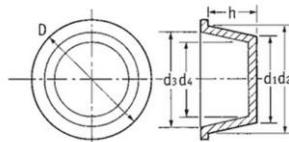

***Sizes are in Millimetres**

Please use a Spenic Taper set to select your cap / plug size.

SPENICTM

SPENIC-RECYCLING.CO.UK

Spenic Part Number	Shelf ID	Use as a Plug				Use as a Cap				Large Outside Diameter including Cap edge D	Plug Height H	Spenic Pack Quantity	Spenic Pack Price Ext VAT
		Small Outside Diameter D1	Outside Mid-Point - Use to size the correct Plug	Large Outside Diameter D2	(Plug) M Fitting	Large Inside Diameter D3	Inside Mid-Point - Use to size the correct Cap	Small Inside Diameter D4	(Cap) M Fitting				
SP-20	10237	12.1	13.0	13.9	13	12.3	11.5	10.6		17.5	11	250	£10.59
SP-21	12563	12.5	13.3	14	14	12	11.3	10.5		17.5	8.9	250	£10.95
SP-22	15137	12.8	14.0	15.1	14	13.2	12.0	10.7	12	18.5	23.1	200	£13.19
SP-23	10438	13.6	14.5	15.3	14	13.7	12.9	12.1		19	11.2	250	£11.62
SP-24	10342	14.2	15.1	16	16	14.4	13.6	12.7		19	12.1	250	£12.40
SP-25	10424	14.7	15.9	17	16	15.4	14.3	13.2	14	20.6	12.7	250	£15.04
SP-26	12481	14.9	15.7	16.4	16	14.5	14.0	13.5	14	21	11.5	250	£24.14
SP-27	12423	15.5	16.3	17.1	16	15	14.2	13.4	14	20.6	8.5	250	£21.93
SP-28	12564	16.1	16.9	17.6	16	15.5	15.0	14.5		21	8.5	250	£13.71
SP-29	11139	16.4	17.4	18.3	18	16.9	15.6	14.3	16	22.2	12.3	250	£12.99
SP-30	12196	16.6	17.6	18.5	18	16.5	15.5	14.5	16	21.9	13	300	£30.09
*Bat -													
SP-31	110197	17.1	18.3	19.4	18	17.8	16.7	15.5	16	22	13	300	£27.60
SP-32	12197	17.2	18.7	20.2	18 - 20	18	16.8	15.5		24.2	18	200	£18.64
SP-33	110198	17.5	18.8	20.1	18 - 20	18.5	17.2	15.9		24	14.5	250	£26.14
SP-34	11088	17.7	18.7	19.6	18	17.3	16.3	15.2	16	22.2	12.7	250	£17.58
SP-35	10394	17.8	18.9	20	18 - 20	18.3	17.4	16.4		23.8	13.4	250	£16.33
SP-36	12424	18.3	19.9	21.4	20	19.3	17.9	16.4	18	25.4	17.5	200	£22.53
*Bat +													