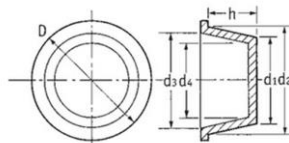

***Sizes are in Millimetres**

Please use a Spenic Taper set to select your cap / plug size.

SPENIC-RECYCLING.CO.UK

Spenic Part Number	Shelf ID	Use as a Plug				Use as a Cap				Large Outside Diameter including Cap edge D	Plug Height H	Spenic Pack Quantity	Spenic Pack Price Ext VAT
		Small Outside Diameter D1	Outside Mid-Point - Use to size the correct Plug	Large Outside Diameter D2	(Plug) M Fitting	Large Inside Diameter D3	Inside Mid-Point - Use to size the correct Cap	Small Inside Diameter D4	(Cap) M Fitting				
SP-91	11100	59.3	63.3	67.3		64.1	60.4	56.7		70.3	31.7	20	£9.23
SP-92	10249	59.6	61.1	62.6		61	59.0	57		66.7	24.6	20	£6.81
SP-93	11075	62	64.2	66.4		64.3	61.7	59		71	28	20	£7.97
SP-94	10292	63.3	66.6	69.8		67.8	64.7	61.5		73	25.4	20	£8.13
SP-95	10399	64.5	65.9	67.3		65.6	63.9	62.1		70.6	15.8	20	£7.92
SP-96	11064	68.1	69.5	70.9		69.3	67.8	66.3		74.6	19	20	£8.14
SP-97	10302	70	72.9	75.8		74	71.1	68.1		79.4	25.4	20	£9.90
SP-98	10617	74	75.5	77		73.9	72.7	71.5		82.5	18.7	20	£10.12
SP-99	10550	74	75.4	76.8		73.4	71.7	70		80	24.4	30	£17.13
SP-100	11023	76.8	79.5	82.2		80.8	77.8	74.8		85.7	25.4	30	£12.45
SP-101	11170	77.1	78.9	80.7		78.2	76.5	74.8		85.7	19	20	£9.73
SP-102	11037	80	83.1	86.1		82	79.8	77.5		89.8	25.1	30	£19.86
SP-103	10353	84.2	87.5	90.8		88.3	85.5	82.7		94.5	28	30	£17.55
SP-104	11171	85.3	86.7	88		85.5	84.2	82.9		92	19	20	£10.92
SP-105	12572	87.5	90.6	93.6		90.5	87.4	84.3		96.7	34.3	30	£25.41
SP-106	10304	88.1	90.7	93.3		89.9	87.5	85.1		96.5	28.6	20	£15.90
SP-107	10253	92.1	94.6	97		94	91.2	88.3		100	32	20	£17.43
SP-108	10697	93.5	96.9	100.3		97.8	93.9	89.9		107.5	26.5	20	£29.80
SP-110	462569	94.5	97.6	100.6		97	94.0	91		103.6	34.5	10	£11.86