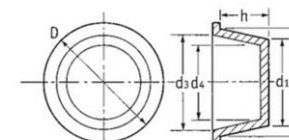

Notes: (Plug) M and (Cap) M Fitting – Standard bolt M sizing

*Sizes are in Millimetres

Please use a Spenic Taper set to select your cap / plug size.

Spenic Part Number	Shelf ID	Use as a Plug				Use as a Cap				Large Outside Diameter including Cap edge D	Plug Height H	Spenic Pack Quantity	Spenic Pack Price Ext VAT
		Small Outside Diameter D1	Outside Mid-Point - Use to size the correct Plug	Large Outside Diameter D2	(Plug) M Fitting	Large Inside Diameter D3	Inside Mid-Point - Use to size the correct Cap	Small Inside Diameter D4	(Cap) M Fitting				
SP-109	12573	96.5	99.3	102		101	97.5	94		110	31	20	£28.62
SP-111	12199	98	100.0	102		98.5	96.7	94.8		107.2	24.7	30	£42.41
SP-112	10551	98.2	100.8	103.3		99	97.0	95		106	28.8	20	£38.22
SP-113	110785	101	104.0	107		103	100.5	98		109	28.6	20	£37.48
SP-114	10688	101.9	104.7	107.5		103	100.5	98		109	28.6	20	£31.91
SP-115	10771	106.7	109.2	111.7		107.4	107.4	107.4		113.3	28.6	20	£33.13
SP-116	10455	108	111.1	114.1		111.6	109.0	106.4		118.5	35.2	20	£23.23
SP-117	462570	109	111.0	113		111	108.5	106		123	27	20	£28.92
SP-118	10837	110	112.5	115		109	107.0	105		118.5	28	20	£35.80
SP-119	12574	111.5	114.6	117.6		115	111.3	107.5		122	35	20	£39.46
SP-120	10133	112.1	113.2	114.3		109.8	108.7	107.5		116.8	28.6	20	£45.81
SP-121	10355	124	126.0	128		125	123.0	121		134	23	20	£28.19
SP-122	12575	129	132.1	135.1		132	128.0	124		139.5	36.5	20	£36.39
SP-123	462571	133	135.0	137		134.2	132.2	130.2		143	22	20	£32.59
SP-124	12576	139.5	142.6	145.6		140	137.5	135		150	36.5	20	£54.73
SP-125	10356	146.8	148.9	151		148.6	145.7	142.8		159.5	33	10	£26.83
SP-126	39649	153.7	157.6	161.5		160	156.0	152		178.9	29.6	20	£136.59
SP-127	12577	156	159.2	162.3		158.8	155.3	151.8		167.3	36.7	10	£30.77
SP-128	39196*	202.9	203.4	203.8		198.8	198.4	198		218.7	32.7	10	£67.93

Spenic Recycling, Unit 1, The Laurels, Stone, Berkeley, GL13 9LD, UK