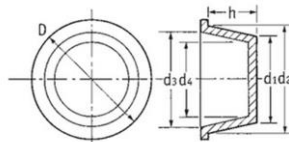

***Sizes are in Millimetres**

Please use a Spenic Taper set to select your cap / plug size.

Spenic Part Number	Shelf ID	Use as a Plug				Use as a Cap				Large Outside Diameter including Cap edge D	Plug Height H	Spenic Pack Quantity	Spenic Pack Price Ext VAT
		Small Outside Diameter D1	Outside Mid-Point - Use to size the correct Plug	Large Outside Diameter D2	(Plug) M Fitting	Large Inside Diameter D3	Inside Mid-Point - Use to size the correct Cap	Small Inside Diameter D4	(Cap) M Fitting				
SP-37	10208	18.5	19.7	20.9	20	19.3	18.2	17.1	18	24.6	14.3	250	£16.26
SP-38	10728	19	20.3	21.5	20	19.7	18.7	17.6		25.8	14.3	200	£18.46
SP-39	12925	19.4	21.0	22.5	20 - 22	21.3	19.7	18		26.5	19	150	£13.97
SP-40	12425	20.5	21.9	23.2	22	21.2	19.9	18.5	20	27.2	17.5	150	£12.92
SP-41	52071	21.2	22.2	23.2	22	21.7	20.5	19.3	20	27.3	12.3	200	£19.93
SP-42	10676	21.3	22.3	23.2	22	21.5	20.4	19.2	20	27	15.9	150	£13.60
SP-44	110200	22	23.5	25	22	23	21.8	20.5	20	28.5	15.9	150	£19.02
SP-43	10376	22	23.4	24.8	24	23.2	21.8	20.4		29	17	150	£19.96
SP-45	12565	22.5	24.0	25.5	24	23.3	21.7	20		28.9	17.8	150	£19.19
SP-46	12426	22.7	23.8	24.9	24	22.7	21.8	20.8		27	12	150	£15.77
SP-47	10136	23.4	24.9	26.4	24 - 26	24.4	22.9	21.4	22	29.3	17.5	125	£13.49
SP-48	12427	24	25.5	26.9	26	25	23.5	21.9	22 - 24	31	18	100	£8.17
SP-49	12567	24.6	27.1	29.5	26 - 28	27.5	25.0	22.5	22 - 24 - 26	34	27.5	80	£8.61
SP-50	10732	24.7	26.2	27.7	26	26.1	24.7	23.2	24 - 26	32	19	100	£10.91
SP-51	110201	25.2	27.2	29.2	26 - 28	27.7	25.7	23.7	24 - 26	33	19	80	£8.52
SP-52	12999	26.6	28.2	29.7	28	28.3	26.5	24.6	26	31.6	26.3	80	£12.96
SP-53	10250	28	29.5	30.9	30	29	27.8	26.5	26	35.3	19	100	£11.47
SP-54	11173	29.2	30.2	31.2	30	30.3	29.2	28		34.7	12.7	100	£8.11