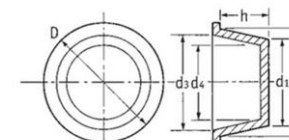

Notes: (Plug) M and (Cap) M Fitting – Standard bolt M sizing

*Sizes are in Millimetres

Please use a Spenic Taper set to select your cap / plug size.

Spenic Part Number	Shelf ID	Use as a Plug				Use as a Cap				Large Outside Diameter including Cap edge D	Plug Height H	Spenic Pack Quantity	Spenic Pack Price Ext VAT
		Small Outside Diameter D1	Outside Mid-Point - Use to size the correct Plug	Large Outside Diameter D2	(Plug) M Fitting	Large Inside Diameter D3	Inside Mid-Point - Use to size the correct Cap	Small Inside Diameter D4	(Cap) M Fitting				
SP-37	10208	18.5	19.7	20.9	20	19.3	18.2	17.1	18	24.6	14.3	250	£16.26
SP-38	10728	19	20.3	21.5	20	19.7	18.7	17.6		25.8	14.3	200	£18.46
SP-39	12925	19.4	21.0	22.5	20 - 22	21.3	19.7	18		26.5	19	150	£13.97
SP-40	12425	20.5	21.9	23.2	22	21.2	19.9	18.5	20	27.2	17.5	150	£12.92
SP-41	52071	21.2	22.2	23.2	22	21.7	20.5	19.3	20	27.3	12.3	200	£19.93
SP-42	10676	21.3	22.3	23.2	22	21.5	20.4	19.2	20	27	15.9	150	£13.60
SP-44	110200	22	23.5	25	22	23	21.8	20.5	20	28.5	15.9	150	£19.02
SP-43	10376	22	23.4	24.8	24	23.2	21.8	20.4		29	17	150	£19.96
SP-45	12565	22.5	24.0	25.5	24	23.3	21.7	20		28.9	17.8	150	£19.19
SP-46	12426	22.7	23.8	24.9	24	22.7	21.8	20.8		27	12	150	£15.77
SP-47	10136	23.4	24.9	26.4	24 - 26	24.4	22.9	21.4	22	29.3	17.5	125	£13.49
SP-48	12427	24	25.5	26.9	26	25	23.5	21.9	22 - 24	31	18	100	£8.17
SP-49	12567	24.6	27.1	29.5	26 - 28	27.5	25.0	22.5	22 - 24 - 26	34	27.5	80	£8.61
SP-50	10732	24.7	26.2	27.7	26	26.1	24.7	23.2	24 - 26	32	19	100	£10.91
SP-51	110201	25.2	27.2	29.2	26 - 28	27.7	25.7	23.7	24 - 26	33	19	80	£8.52
SP-52	12999	26.6	28.2	29.7	28	28.3	26.5	24.6	26	31.6	26.3	80	£12.96
SP-53	10250	28	29.5	30.9	30	29	27.8	26.5	26	35.3	19	100	£11.47
SP-54	11173	29.2	30.2	31.2	30	30.3	29.2	28		34.7	12.7	100	£8.11

Spenic Recycling, Unit 1, The Laurels, Stone, Berkeley, GL13 9LD, UK