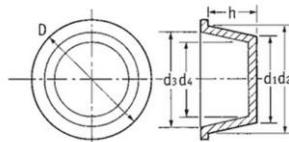

***Sizes are in Millimetres**

Please use a Spenic Taper set to select your cap / plug size.

SPENICTM

SPENIC-RECYCLING.CO.UK

MEMBER

Spenic Part Number	Shelf ID	Use as a Plug				Use as a Cap				Large Outside Diameter including Cap edge D	Plug Height H	Spenic Pack Quantity	Spenic Pack Price Ext VAT
		Small Outside Diameter D1	Outside Mid-Point - Use to size the correct Plug	Large Outside Diameter D2	(Plug) M Fitting	Large Inside Diameter D3	Inside Mid-Point - Use to size the correct Cap	Small Inside Diameter D4	(Cap) M Fitting				
SP-129	462572	203.5	206.0	208.5		205.9	203.4	200.9		216	24	10	£25.17
SP-130	39666	216	219.8	223.6		223	218.0	213		241.5	29.1	10	£64.91
SP-131	39195*	252.2	255.0	257.8		247.8	247.5	247.2		272.5	33.8	10	£134.70
SP-132	39149*	304.2	306.3	308.4		299.4	299.3	299.2		322.6	33.9	10	£131.79