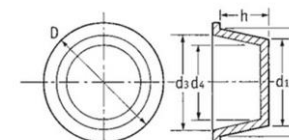

Notes: (Plug) M and (Cap) M Fitting – Standard bolt M sizing

*Sizes are in Millimetres

Please use a Spenic Taper set to select your cap / plug size.

SPENIC-RECYCLING.CO.UK

Spenic Part Number	Shelf ID	Use as a Plug				Use as a Cap				Large Outside Diameter including Cap edge D	Plug Height H	Spenic Pack Quantity	Spenic Pack Price Ext VAT
		Small Outside Diameter D1	Outside Mid-Point - Use to size the correct Plug	Large Outside Diameter D2	(Plug) M Fitting	Large Inside Diameter D3	Inside Mid-Point - Use to size the correct Cap	Small Inside Diameter D4	(Cap) M Fitting				
SP-91	11100	59.3	63.3	67.3		64.1	60.4	56.7		70.3	31.7	20	£9.23
SP-92	10249	59.6	61.1	62.6		61	59.0	57		66.7	24.6	20	£6.81
SP-93	11075	62	64.2	66.4		64.3	61.7	59		71	28	20	£7.97
SP-94	10292	63.3	66.6	69.8		67.8	64.7	61.5		73	25.4	20	£8.13
SP-95	10399	64.5	65.9	67.3		65.6	63.9	62.1		70.6	15.8	20	£7.92
SP-96	11064	68.1	69.5	70.9		69.3	67.8	66.3		74.6	19	20	£8.14
SP-97	10302	70	72.9	75.8		74	71.1	68.1		79.4	25.4	20	£9.90
SP-98	10617	74	75.5	77		73.9	72.7	71.5		82.5	18.7	20	£10.12
SP-99	10550	74	75.4	76.8		73.4	71.7	70		80	24.4	30	£17.13
SP-100	11023	76.8	79.5	82.2		80.8	77.8	74.8		85.7	25.4	30	£12.45
SP-101	11170	77.1	78.9	80.7		78.2	76.5	74.8		85.7	19	20	£9.73
SP-102	11037	80	83.1	86.1		82	79.8	77.5		89.8	25.1	30	£19.86
SP-103	10353	84.2	87.5	90.8		88.3	85.5	82.7		94.5	28	30	£17.55
SP-104	11171	85.3	86.7	88		85.5	84.2	82.9		92	19	20	£10.92
SP-105	12572	87.5	90.6	93.6		90.5	87.4	84.3		96.7	34.3	30	£25.41
SP-106	10304	88.1	90.7	93.3		89.9	87.5	85.1		96.5	28.6	20	£15.90
SP-107	10253	92.1	94.6	97		94	91.2	88.3		100	32	20	£17.43
SP-108	10697	93.5	96.9	100.3		97.8	93.9	89.9		107.5	26.5	20	£29.80
SP-110	462569	94.5	97.6	100.6		97	94.0	91		103.6	34.5	10	£11.86

Spenic Recycling, Unit 1, The Laurels, Stone, Berkeley, GL13 9LD, UK