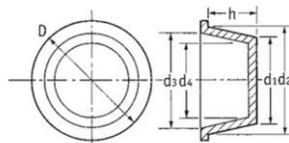

***Sizes are in Millimetres**

Please use a Spenic Taper set to select your cap / plug size.

Spenic Part Number	Shelf ID	Use as a Plug				Use as a Cap				Large Outside Diameter including Cap edge D	Plug Height H	Spenic Pack Quantity	Spenic Pack Price Ext VAT
		Small Outside Diameter D1	Outside Mid-Point - Use to size the correct Plug	Large Outside Diameter D2	(Plug) M Fitting	Large Inside Diameter D3	Inside Mid-Point - Use to size the correct Cap	Small Inside Diameter D4	(Cap) M Fitting				
SP-55	10272	30	31.3	32.6	30 - 32	30.7	29.1	27.5		36.7	15.2	100	£11.02
SP-56	12428	30.5	31.9	33.3	32	31.1	29.8	28.4	28	37	14.5	100	£22.61
SP-58	12568	31.1	32.8	34.4	32 - 34	32.8	31.3	29.8	30	38.1	19	80	£18.71
SP-57	10154	31.1	32.7	34.3	32 - 34	32	30.7	29.3	30	38.1	17.5	80	£10.74
SP-59	12569	31.6	34.0	36.3	32 - 34 - 36	34	31.9	29.8	32	40.2	24.1	50	£9.02
SP-61	11167	33.3	35.3	37.2	34 - 36	35.6	33.7	31.7	32 - 34	41.6	22.2	50	£11.24
SP-60	10181	33.3	33.9	34.4	34	32.8	32.1	31.4	32	38.1	9.5	125	£14.50
SP-62	12480	33.9	36.1	38.3	34 - 36 - 38	36.5	34.2	31.9	34	42.3	24.5	50	£7.69
SP-63	10838	33.9	35.6	37.3	36	35.8	33.9	32	34	42.2	12.3	100	£17.49
SP-64	12198	34.9	35.7	36.4	36	35.2	34.2	33.1	34	42.7	8.2	125	£34.73
SP-65	12570	35.9	38.1	40.2	38	37.5	35.4	33.2	34 - 36	44.1	24.5	50	£15.24
SP-66	15138	36.3	37.3	38.3	38	37	35.8	34.6	36	42.3	12	80	£16.39
SP-67	10491	36.9	38.8	40.6	38	39	37.0	35	36	44	22.5	50	£7.48
SP-68	11115	38.6	39.6	40.6		39	38.1	37.1	38	44.5	12.7	80	£19.58
SP-69	10485	39.6	41.2	42.7		41.1	39.7	38.2		47.6	18.5	50	£12.68
SP-70	12429	40.8	42.8	44.7		41.8	39.8	37.7		49	24	30	£10.08
SP-71	10252	41.4	43.1	44.8		43	41.4	39.7		49.2	19	50	£12.76