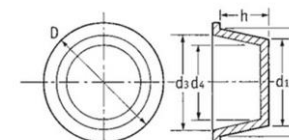

Spenic Recycling, Unit 1, The Laurels, Stone, Berkeley, GL13 9LD, UK

T: 00 44 (0) 1454 430 209, M: 00 44 (0) 7703 194 697, E: cp@spenic-recycling.co.uk W: spenic-recycling.co.uk