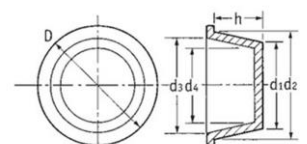

Applications are only to be used as a guide.
Please use a Spenic Taper set to select your cap / plug size.

Spenic Part Number	Known Applications
SP-77	
SP-78	
SP-79	
SP-80	
SP-81	Turbo
SP-82	
SP-83	
SP-84	
SP-85	
SP-86	
SP-87	Turbo
SP-88	Turbo
SP-89	Turbo
SP-90	
SP-91	
SP-92	
SP-93	
SP-94	
SP-95	
SP-96	
SP-97	
SP-98	
SP-99	
SP-100	
SP-101	
SP-102	
SP-103	
SP-104	
SP-105	
SP-106	
SP-107	
SP-108	
SP-110	
SP-109	
SP-111	
SP-112	
SP-113	
SP-114	
SP-115	
SP-116	

Spenic Recycling, Unit 1, The Laurels, Stone, Berkeley, GL13 9LD, UK

T: 00 44 (0) 1454 430 209, M: 00 44 (0) 7703 194 697, E: cp@spenic-recycling.co.uk