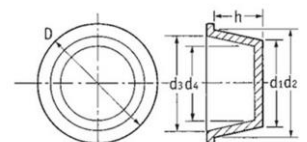

Applications are only to be used as a guide.
Please use a Spenic Taper set to select your cap / plug size.

Spenic Part Number	Known Applications
SP-1	
SP-2	
SP-3	Steering Rack
SP-4	
SP-5	Steering Pump
SP-7	
SP-6	AC Pump
SP-8	AC Pump – Turbo – Transfer Boxes
SP-9	ABS Modulator
SP-10	
SP-11	ABS Modulator - Steering Rack
SP-12	Steering Rack
SP-13	ABS Modulator – Steering Pump – Fuel Tank – Radiator – Steering Rack
SP-14	ABS Modulator – Steering Pump – Fuel Tank – Radiator – Steering Rack
SP-15	Steering Rack
SP-17	Steering Rack
SP-16	Steering Rack
SP-18	
SP-19	Steering Pump - Turbo
SP-20	
SP-21	
SP-22	Steering Rack
SP-23	AC Pump – Steering Pump – Turbo – Steering Rack
SP-24	
SP-25	
SP-26	
SP-27	AC Pump – Engine
SP-28	
SP-29	
SP-30	UK Battery (-)
SP-31	
SP-32	
SP-33	
SP-34	
SP-35	
SP-36	UK Battery (+)
SP-37	
SP-38	

Spenic Recycling, Unit 1, The Laurels, Stone, Berkeley, GL13 9LD, UK

T: 00 44 (0) 1454 430 209, M: 00 44 (0) 7703 194 697, E: cp@spenic-recycling.co.uk