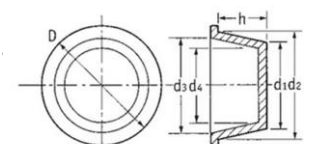

Applications are only to be used as a guide.
Please use a Spenic Taper set to select your cap / plug size.

Spenic Part Number	Known Applications
SP-39	
SP-40	
SP-41	
SP-42	
SP-44	
SP-43	
SP-45	
SP-46	
SP-47	
SP-48	
SP-49	
SP-50	
SP-51	AC Pump
SP-52	AC Pump - Turbo
SP-53	
SP-54	Turbo
SP-55	
SP-56	
SP-58	Radiator – Gearbox – Engine – Transfer Box
SP-57	Radiator – Gearbox – Engine – Transfer Box
SP-59	
SP-61	Turbo
SP-60	
SP-62	
SP-63	
SP-64	
SP-65	
SP-66	
SP-67	Radiator – Engine – Turbo - Transfer Box
SP-68	
SP-69	
SP-70	
SP-71	Gearbox - Engine
SP-72	
SP-73	
SP-74	
SP-75	Turbo – Transfer Box
SP-76	

Spenic Recycling, Unit 1, The Laurels, Stone, Berkeley, GL13 9LD, UK

T: 00 44 (0) 1454 430 209, M: 00 44 (0) 7703 194 697, E: cp@spenic-recycling.co.uk