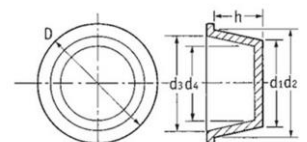

Applications are only to be used as a guide.
Please use a Spenic Taper set to select your cap / plug size.

Spenic Part Number	Known Applications
SP-77	
SP-78	
SP-79	
SP-80	
SP-81	Turbo
SP-82	
SP-83	
SP-84	
SP-85	
SP-86	
SP-87	Turbo
SP-88	Turbo
SP-89	Turbo
SP-90	
SP-91	
SP-92	
SP-93	
SP-94	
SP-95	
SP-96	
SP-97	
SP-98	
SP-99	
SP-100	
SP-101	
SP-102	
SP-103	
SP-104	
SP-105	
SP-106	
SP-107	
SP-108	
SP-110	
SP-109	
SP-111	
SP-112	
SP-113	
SP-114	
SP-115	
SP-116	

Spenic Recycling, Unit 1, The Laurels, Stone, Berkeley, GL13 9LD, UK

T: 00 44 (0) 1454 430 209, M: 00 44 (0) 7703 194 697, E: cp@spenic-recycling.co.uk