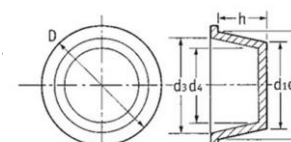

Applications are only to be used as a guide.
Please use a Spenic Taper set to select your cap / plug size.

Spenic Part Number	Known Applications
SP-1	
SP-2	
SP-3	
SP-4	
SP-5	Steering Pump
SP-7	
SP-6	AC Pump
SP-8	AC Pump – Turbo – Transfer Boxes
SP-9	ABS Modulator
SP-10	
SP-11	ABS Modulator - Steering Rack
SP-12	Steering Rack
SP-13	ABS Modulator – Steering Pump – Fuel Tank – Radiator – Steering Rack
SP-14	ABS Modulator – Steering Pump – Fuel Tank – Radiator – Steering Rack
SP-15	
SP-17	Steering Rack
SP-16	Steering Rack
SP-18	
SP-19	Steering Pump - Turbo
SP-20	
SP-21	
SP-22	Steering Rack
SP-23	AC Pump – Steering Pump – Turbo – Steering Rack
SP-24	
SP-25	
SP-26	
SP-27	AC Pump – Engine
SP-28	
SP-29	
SP-30	UK Battery (-)
SP-31	
SP-32	
SP-33	
SP-34	
SP-35	
SP-36	UK Battery (+)
SP-37	
SP-38	

Spenic Recycling, Unit 1, The Laurels, Stone, Berkeley, GL13 9LD, UK

T: 00 44 (0) 1454 430 209, M: 00 44 (0) 7703 194 697, E: cp@spenic-recycling.co.uk